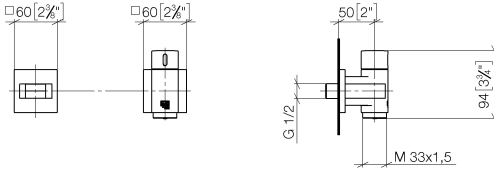

**WATER TUBE Kneipp wall elbow with hose holder with individual rosettes -
Brushed Durabron (23kt Gold)**

IMO

27 821 979

Fits: IMO, MEM, CL.1, CYO

- LAMINAR FLOW, max. flow rate 15 l/min (at 3 bar)
- with volume control
- rosette 60 x 60 mm
- holder for Kneipp hose
- 1/2" wall elbow
- without hose

IMO

27 821 979
mm [inches]

Flow rate chart

Codes & Standards

EN 1717

WATER TUBE Kneipp wall elbow with hose holder with individual rosettes -
Brushed Durabronze (23kt Gold)

IMO

27 821 979