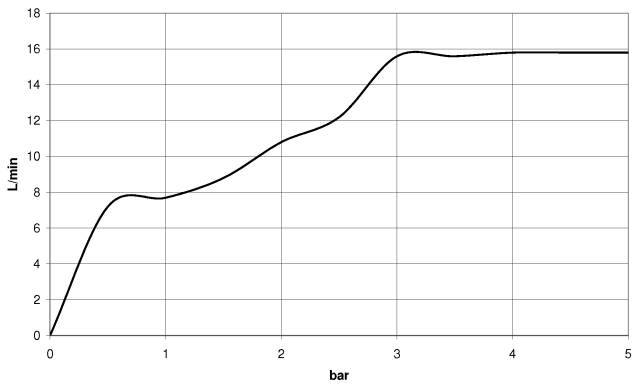

**WATER TUBE Kneipp wall elbow with hose holder with individual rosettes -
Brushed Durabron (23kt Gold)**

IMO

27 821 979

Fits: IMO, MEM, CL.1, CYO

- LAMINAR FLOW, max. flow rate 15 l/min (at 3 bar)
- with volume control
- rosette 60 x 60 mm
- holder for Kneipp hose
- 1/2" wall elbow
- without hose

Intrinsic protection against back flow.

Product change as of 1.4.2023: max. flow 15 l/min

| | | |
|--|-------------------------------|---------------|
|  | Brushed Durabron (23kt Gold) | 27 821 979-28 |
|  | Chrome | 27 821 979-00 |
|  | Brushed Platinum | 27 821 979-06 |
|  | Platinum | 27 821 979-08 |
|  | Dark Chrome | 27 821 979-19 |
|  | Brushed Light Gold | 27 821 979-27 |
|  | Matte Black | 27 821 979-33 |
|  | Brushed Champagne (22kt Gold) | 27 821 979-46 |
|  | Champagne (22kt Gold) | 27 821 979-47 |
|  | Brushed Chrome | 27 821 979-93 |
|  | Brushed Dark Platinum | 27 821 979-99 |

Recommended miscellaneous

- Concealed wall elbow -**
- max. recess depth 163 mm
 - min. recess depth 90 mm

35 085 970 90

Required miscellaneous

- WATER TUBE Kneipp hose black 2000 mm - Brushed Durabron (23kt Gold)**
- with holding ring
 - hose nozzle with sleeve M33

IMO

27 821 979
mm [inches]

Flow rate chart

Codes & Standards

EN 1717

WATER TUBE Kneipp wall elbow with hose holder with individual rosettes -
Brushed Durabronze (23kt Gold)

IMO

27 821 979