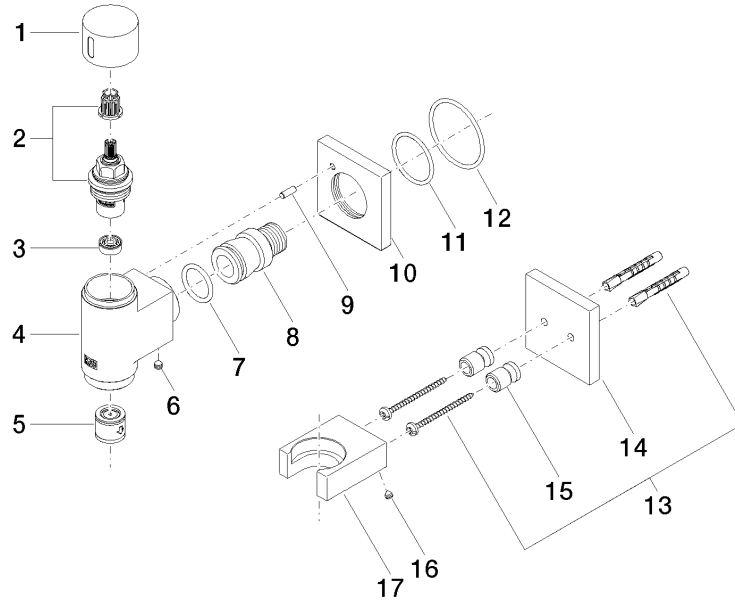

IMO

27 821 979
mm [inches]

Flow rate chart

Codes & Standards

EN 1717

WATER TUBE Kneipp wall elbow with hose holder with individual rosettes -
Brushed Durabronze (23kt Gold)

IMO

27 821 979

Certificates

Belgaqua_22_280_2

WATER TUBE Kneipp wall elbow with hose holder with individual rosettes -
Brushed Durabronze (23kt Gold)

27 821 979

Product version from 3/12/2018 to 3/6/2023

Product version from 3/6/2023

WATER TUBE Kneipp wall elbow with hose holder with individual rosettes -
Brushed Durabronze (23kt Gold)

IMO

27 821 979

Spare parts list

Product version from 3/12/2018 to 3/6/2023

Product version from 3/6/2023