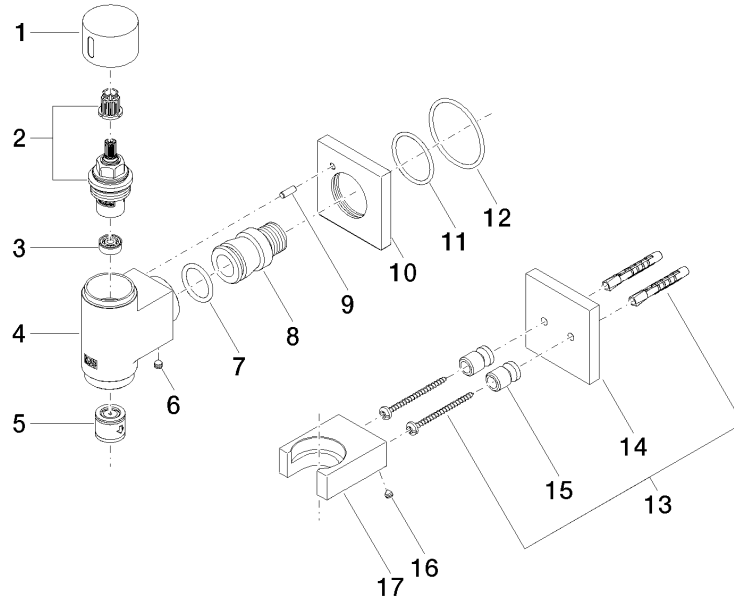

IMO

27 821 979
mm [inches]

Flow rate chart

Codes & Standards

EN 1717

WATER TUBE Kneipp wall elbow with hose holder with individual rosettes -
Champagne (22kt Gold)

IMO

27 821 979

Certificates

Belgaqua_22_280_2

WATER TUBE Kneipp wall elbow with hose holder with individual rosettes -
Champagne (22kt Gold)

27 821 979

Product version up to 3/12/2018

Product version from 3/12/2018 to 3/6/2023

Product version from 3/6/2023

WATER TUBE Kneipp wall elbow with hose holder with individual rosettes -
Champagne (22kt Gold)

IMO

27 821 979

Spare parts list

Product version up to 3/12/2018

Product version from 3/12/2018 to 3/6/2023