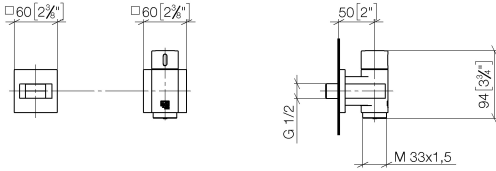

**WATER TUBE Kneipp wall elbow with hose holder with individual rosettes -
Champagne (22kt Gold)**

IMO

27 821 979

Fits: IMO, MEM, CL.1, CYO

- LAMINAR FLOW, max. flow rate 15 l/min (at 3 bar)
- with volume control
- rosette 60 x 60 mm
- holder for Kneipp hose
- 1/2" wall elbow
- without hose

IMO

27 821 979
mm [inches]

Flow rate chart

Codes & Standards

EN 1717

WATER TUBE Kneipp wall elbow with hose holder with individual rosettes -
Champagne (22kt Gold)

IMO

27 821 979