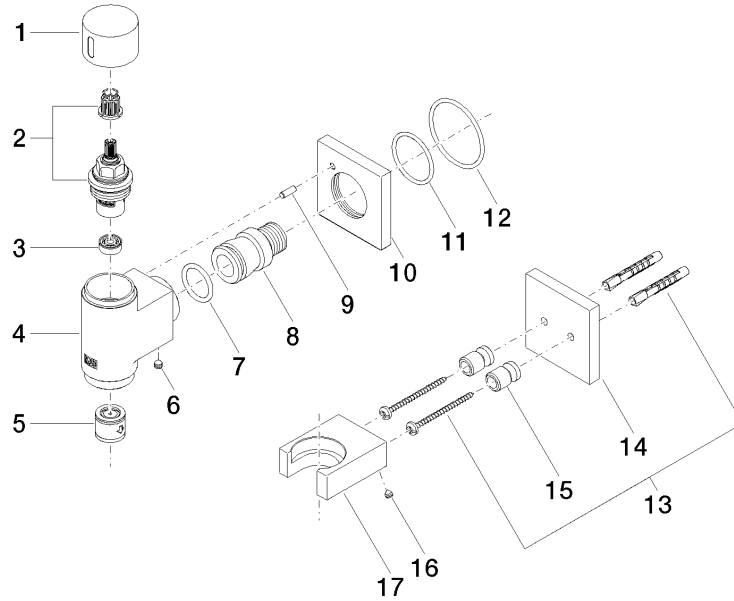

WATER TUBE Kneipp wall elbow with hose holder with individual rosettes -
Brushed Dark Platinum

IMO

27 821 979
mm [inches]

Flow rate chart

Codes & Standards

EN 1717

WATER TUBE Kneipp wall elbow with hose holder with individual rosettes -
Brushed Dark Platinum

IMO

27 821 979

Certificates

Belgaqua_22_280_2

WATER TUBE Kneipp wall elbow with hose holder with individual rosettes -
Brushed Dark Platinum

27 821 979

Product version up to 3/12/2018

Product version from 3/12/2018 to 3/6/2023

Product version from 3/6/2023

Parts for other
finishes can be found
here: [Chrome](#)

WATER TUBE Kneipp wall elbow with hose holder with individual rosettes -
Brushed Dark Platinum

IMO

27 821 979

Spare parts list