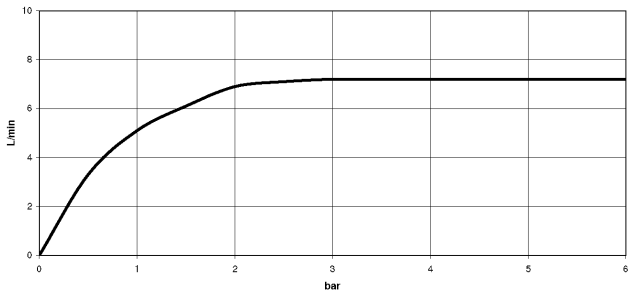

Intrinsic protection against back flow.

	Chrome	27 858 979-00
	Brushed Platinum	27 858 979-06
	Platinum	27 858 979-08
	Dark Chrome	27 858 979-19
	Brushed Light Gold	27 858 979-27
	Brushed Durabronz (23kt Gold)	27 858 979-28
	Matte Black	27 858 979-33
	Brushed Champagne (22kt Gold)	27 858 979-46
	Champagne (22kt Gold)	27 858 979-47
	Brushed Chrome	27 858 979-93
	Brushed Dark Platinum	27 858 979-99

27 858 979

mm [inches]

**Flow rate chart**

**Codes & Standards**

DIN 4109

EN 1717

ISO 3822

Ü-Zeichen