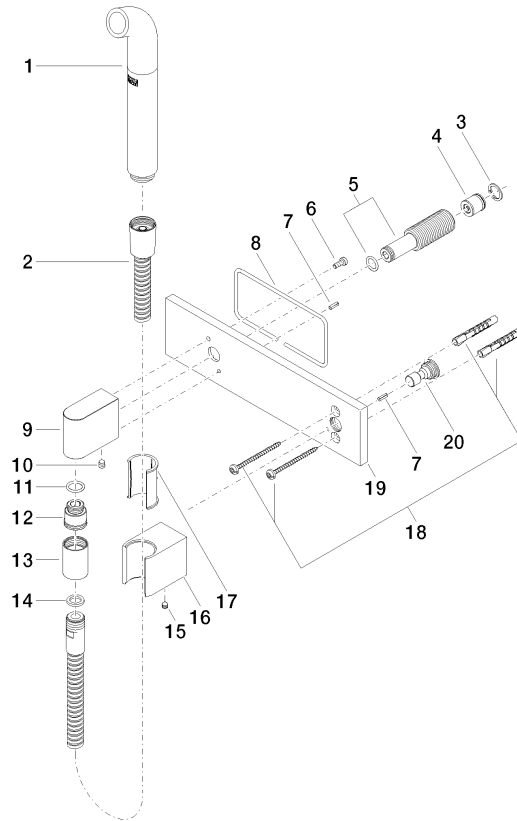

**Affusion pipe with cover plate FlowReduce - Chrome**

IMO

27 858 979

Fits: IMO, MEM, CL.1, CYO

- laminar flow
- 3/8" shower outlet
- cover plate 240 x 60 mm
- metal shower hose 1250mm with integrated anti-twist protection
- 1/2" connection
- plug-link mounting
- max. flow 7 l/min
- This product can help a building meet the requirements of Green Building Rating Systems, e.g. LEED®, BREEAM®, DGNB

27 858 979

mm [inches]

**Flow rate chart**

**Codes & Standards**

DIN 4109

EN 1717

ISO 3822

Ü-Zeichen

Affusion pipe with cover plate FlowReduce - Chrome

IMO

27 858 979

Certificates

LGA\_38

Belgaqua\_24-007-2

27 858 979

**Product version from 4/1/2024**

Parts for other  
finishes can be found  
here: Brushed  
Platinum

Affusion pipe with cover plate FlowReduce - Chrome

IMO

27 858 979

**Spare parts list**

**Product version from 4/1/2024**

No.	Item Number	Name	Quantity used	Delivery time
	04 12 11 073 01-00	spout	21	10