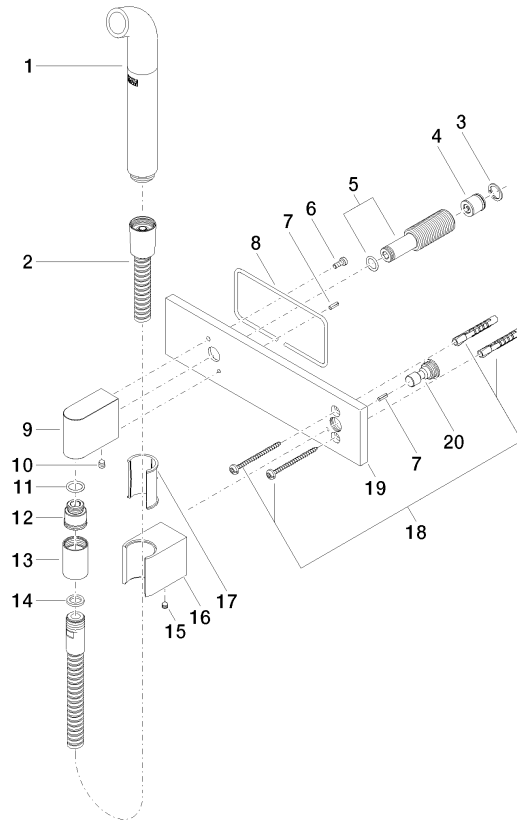

Affusion pipe with cover plate FlowReduce - Platinum

IMO

27 858 979

Fits: IMO, MEM, CL.1, CYO

- laminar flow
- 3/8" shower outlet
- cover plate 240 x 60 mm
- metal shower hose 1250mm with integrated anti-twist protection
- 1/2" connection
- plug-link mounting
- max. flow 7 l/min
- This product can help a building meet the requirements of Green Building Rating Systems, e.g. LEED®, BREEAM®, DGNB

27 858 979

mm [inches]

Codes & Standards

DIN 4109

EN 1717

ISO 3822

Ü-Zeichen

Certificates

LGA_38

Belgaqua_24-007-2

27 858 979

Product version from 4/1/2024

Parts for other
finishes can be found
here: [Chrome](#)

Affusion pipe with cover plate FlowReduce - Platinum

IMO

27 858 979

Spare parts list

Product version from 4/1/2024

No.	Item Number	Name	Quantity used	Delivery time
	04 12 11 073 01-08	spout	21	40