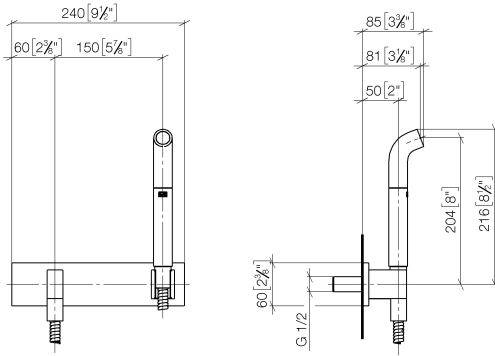

Affusion pipe with cover plate FlowReduce - Platinum

IMO

27 858 979

Fits: IMO, MEM, CL.1, CYO

- laminar flow
- 3/8" shower outlet
- cover plate 240 x 60 mm
- metal shower hose 1250mm with integrated anti-twist protection
- 1/2" connection
- plug-link mounting
- max. flow 7 l/min
- This product can help a building meet the requirements of Green Building Rating Systems, e.g. LEED®, BREEAM®, DGNB

27 858 979

mm [inches]

Codes & Standards

DIN 4109

EN 1717

ISO 3822

Ü-Zeichen

Certificates

Spare parts list

Product version from 4/1/2024

No.	Item Number	Name	Quantity used	Delivery time
	04 12 11 073 01-08	spout	21	40