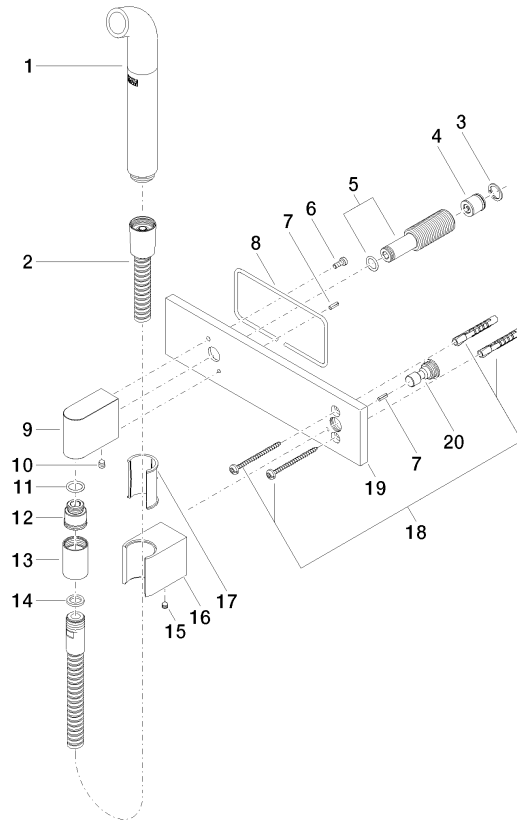

27 858 979

Fits: IMO, MEM, CL.1, CYO

- laminar flow
- 3/8" shower outlet
- cover plate 240 x 60 mm
- metal shower hose 1250mm with integrated anti-twist protection
- 1/2" connection
- plug-link mounting
- max. flow 7 l/min
- This product can help a building meet the requirements of Green Building Rating Systems, e.g. LEED®, BREEAM®, DGNB

27 858 979

mm [inches]

Codes & Standards

DIN 4109

EN 1717

ISO 3822

Ü-Zeichen

Certificates

LGA_38

Belgaqua_24-007-2

27 858 979

Product version from 4/1/2024

Parts for other finishes can be found here: [Chrome](#)

Affusion pipe with cover plate FlowReduce - Brushed Light Gold

IMO

27 858 979

Spare parts list

Product version from 4/1/2024

No.	Item Number	Name	Quantity used	Delivery time
	04 12 11 073 01-27	spout	21	60