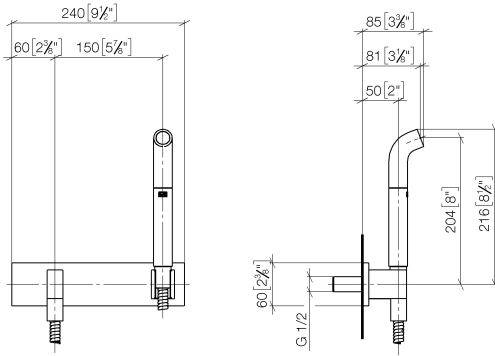

27 858 979

Fits: IMO, MEM, CL.1, CYO

- laminar flow
- 3/8" shower outlet
- cover plate 240 x 60 mm
- metal shower hose 1250mm with integrated anti-twist protection
- 1/2" connection
- plug-link mounting
- max. flow 7 l/min
- This product can help a building meet the requirements of Green Building Rating Systems, e.g. LEED®, BREEAM®, DGNB

27 858 979

mm [inches]

Codes & Standards

DIN 4109

EN 1717

ISO 3822

Ü-Zeichen

Certificates

Spare parts list

Product version from 4/1/2024

No.	Item Number	Name	Quantity used	Delivery time
	04 12 11 073 01-27	spout	21	60