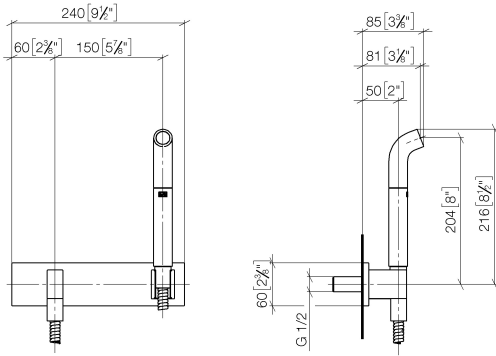

27 858 979

Fits: IMO, MEM, CL.1, CYO

- laminar flow
- 3/8" shower outlet
- cover plate 240 x 60 mm
- metal shower hose 1250mm with integrated anti-twist protection
- 1/2" connection
- plug-link mounting
- max. flow 7 l/min
- This product can help a building meet the requirements of Green Building Rating Systems, e.g. LEED®, BREEAM®, DGNB

27 858 979

mm [inches]

**Codes & Standards**

DIN 4109

EN 1717

ISO 3822

Ü-Zeichen

**Certificates**

**Spare parts list**

**Product version from 4/1/2024**

No.	Item Number	Name	Quantity used	Delivery time
	04 12 11 073 01-33	spout	21	60