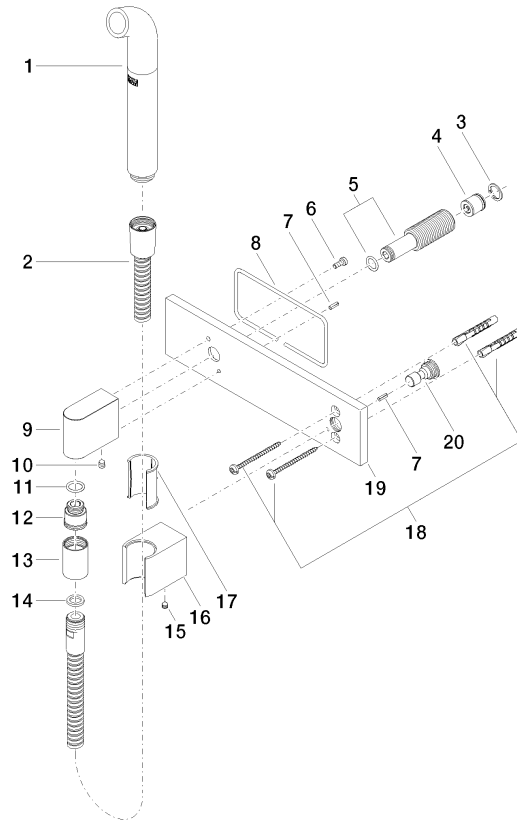

27 858 979

Fits: IMO, MEM, CL.1, CYO

- laminar flow
- 3/8" shower outlet
- cover plate 240 x 60 mm
- metal shower hose 1250mm with integrated anti-twist protection
- 1/2" connection
- plug-link mounting
- max. flow 7 l/min
- This product can help a building meet the requirements of Green Building Rating Systems, e.g. LEED®, BREEAM®, DGNB

27 858 979

mm [inches]

**Codes & Standards**

DIN 4109

EN 1717

ISO 3822

Ü-Zeichen

**Certificates**

LGA\_38

Belgaqua\_24-007-2

27 858 979

**Product version from 4/1/2024**

Parts for other finishes can be found here: [Chrome](#)

Affusion pipe with cover plate FlowReduce - Matte Black

IMO

27 858 979

**Spare parts list**

**Product version from 4/1/2024**

No.	Item Number	Name	Quantity used	Delivery time
	04 12 11 073 01-33	spout	21	60