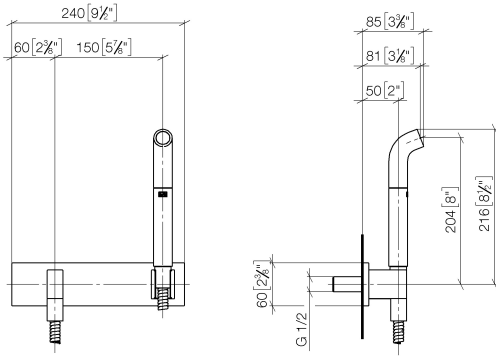

Affusion pipe with cover plate FlowReduce - Brushed Champagne (22kt Gold)

IMO

27 858 979

Fits: IMO, MEM, CL.1, CYO

- laminar flow
- 3/8" shower outlet
- cover plate 240 x 60 mm
- metal shower hose 1250mm with integrated anti-twist protection
- 1/2" connection
- plug-link mounting
- max. flow 7 l/min
- This product can help a building meet the requirements of Green Building Rating Systems, e.g. LEED®, BREEAM®, DGNB

27 858 979

mm [inches]

Codes & Standards

DIN 4109

EN 1717

ISO 3822

Ü-Zeichen

Certificates

Spare parts list

Product version from 4/1/2024

No.	Item Number	Name	Quantity used	Delivery time
	04 12 11 073 01-46	spout	21	30