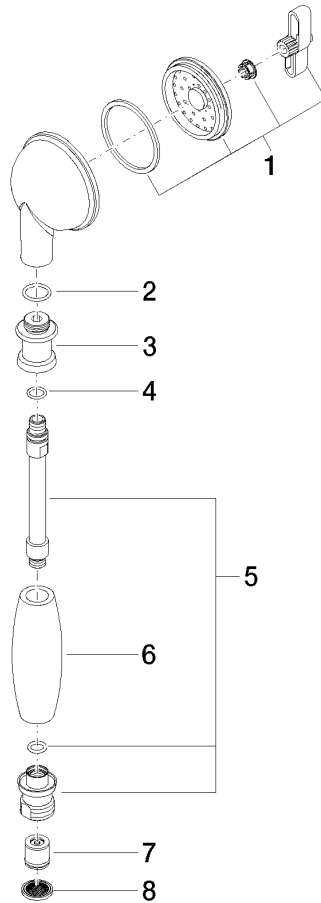

# MADISON Metal hand shower with porcelain insert (white) FlowReduce - Brushed Durabross (23kt Gold)

MADISON

28 002 970

- COMPACT RAIN, max. flow rate 6.8 l/min (at 3 bar)
- spray head Ø 64mm
- 1/2" connection
- This product can help a building meet the requirements of Green Building Rating Systems, e.g. LEED®, BREEAM®, DGNB

# MADISON Metal hand shower with porcelain insert (white) FlowReduce - Brushed Durabronze (23kt Gold)

MADISON

28 002 970  
mm [inches]

Certificates

---

LGA\_8

MADISON Metal hand shower with porcelain insert (white) FlowReduce -  
Brushed Durabronze (23kt Gold)

MADISON

28 002 970

Parts for other  
finishes can be found  
here: [Chrome](#)

MADISON Metal hand shower with porcelain insert (white) FlowReduce -  
Brushed Durabrass (23kt Gold)

MADISON

28 002 970

**Spare parts list**

No.	Item Number	Name	Quantity used	Delivery time
	90 12 01 010 00 90	set	8	2