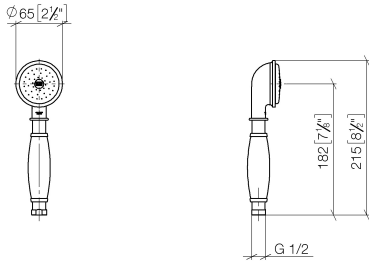

# MADISON Metal hand shower with porcelain insert (white) FlowReduce - Brushed Durabross (23kt Gold)

MADISON

28 002 970

- COMPACT RAIN, max. flow rate 6.8 l/min (at 3 bar)
- spray head Ø 64mm
- 1/2" connection
- This product can help a building meet the requirements of Green Building Rating Systems, e.g. LEED®, BREEAM®, DGNB

Intrinsic protection against back flow.

	Brushed Durabross (23kt Gold)	28 002 970-28 0010
	Chrome	28 002 970-00
	Chrome	28 002 970-00 0010
	Gold (23.9kt)	28 002 970-01
	Brushed Platinum	28 002 970-06
	Brushed Platinum	28 002 970-06 0010
	Platinum	28 002 970-08
	Platinum	28 002 970-08 0010
	Durabross (23kt Gold)	28 002 970-09
	Durabross (23kt Gold)	28 002 970-09 0010
	Brushed Durabross (23kt Gold)	28 002 970-28
	Brushed Chrome	28 002 970-93
	Brushed Chrome	28 002 970-93 0010
	Brushed Dark Platinum	28 002 970-99
	Brushed Dark Platinum	28 002 970-99 0010

# MADISON Metal hand shower with porcelain insert (white) FlowReduce - Brushed Durabronze (23kt Gold)

MADISON

28 002 970  
mm [inches]