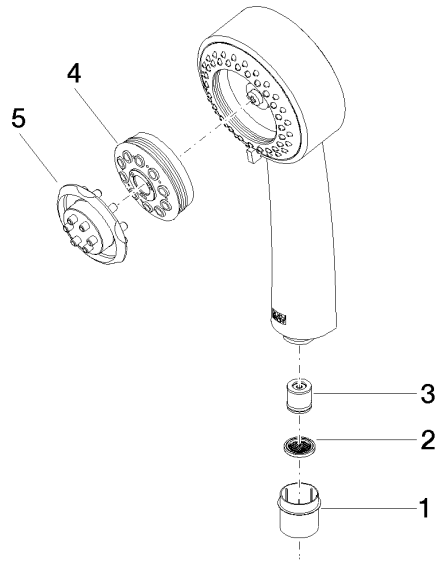

28 002 978

- Three settings: COMPACT RAIN, COMPACT SOFT FLOW, COMPACT AQUAPRESSURE FLOW, max. flow rate 9 l/min (at 3 bar)
- with anti-scale system
- spray head Ø 95mm
- 1/2" connection

Intrinsic protection against back flow.

28 002 978

mm [inches]

Flow rate chart

Certificates

LGA_18610.

28 002 978

Spare parts list

No.	Item Number	Name	Quantity used	Delivery time
1	09 21 02 115 90	cap	1	2
2	09 23 01 039 90	sieve	1	2
3	09 23 01 077 90	flow reducer	1	2
4	04 12 11 071 00 90	shower	1	2
5	09 30 09 022 90	key	1	2