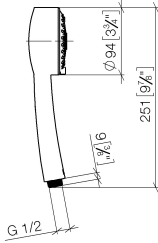

28 002 978

- Three settings: COMPACT RAIN, COMPACT SOFT FLOW, COMPACT AQUAPRESSURE FLOW, max. flow rate 9 l/min (at 3 bar)
- with anti-scale system
- spray head Ø 95mm
- 1/2" connection

Intrinsic protection against back flow.

	Chrome	28 002 978-00
	Chrome	28 002 978-00 0010
	Brushed Platinum	28 002 978-06
	Brushed Platinum	28 002 978-06 0010
	Platinum	28 002 978-08
	Platinum	28 002 978-08 0010
	Durabrand (23kt Gold)	28 002 978-09
	Durabrand (23kt Gold)	28 002 978-09 0010
	Brushed Durabrand (23kt Gold)	28 002 978-28
	Brushed Durabrand (23kt Gold)	28 002 978-28 0010
	Brushed Chrome	28 002 978-93
	Brushed Chrome	28 002 978-93 0010
	Brushed Dark Platinum	28 002 978-99
	Brushed Dark Platinum	28 002 978-99 0010

28 002 978

mm [inches]

Flow rate chart

Certificates

LGA_18610.

28 002 978

Spare parts list

No.	Item Number	Name	Quantity used	Delivery time
1	09 21 02 115 90	cap	1	2
2	09 23 01 039 90	sieve	1	2
3	09 23 01 077 90	flow reducer	1	2
4	04 12 11 071 00 90	shower	1	2
5	09 30 09 022 90	key	1	2