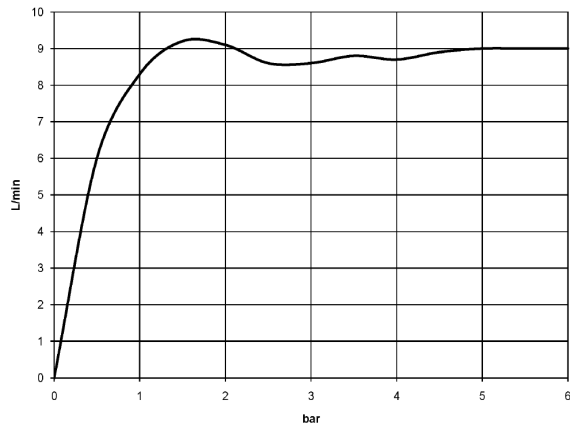

28 002 978

- Three settings: COMPACT RAIN, COMPACT SOFT FLOW, COMPACT AQUAPRESSURE FLOW, max. flow rate 9 l/min (at 3 bar)
- with anti-scale system
- spray head Ø 95mm
- 1/2" connection

Intrinsic protection against back flow.

	Platinum	28 002 978-08
	Chrome	28 002 978-00
	Chrome	28 002 978-00 0010
	Brushed Platinum	28 002 978-06
	Brushed Platinum	28 002 978-06 0010
	Platinum	28 002 978-08 0010
	Durabass (23kt Gold)	28 002 978-09
	Durabass (23kt Gold)	28 002 978-09 0010
	Brushed Durabass (23kt Gold)	28 002 978-28
	Brushed Durabass (23kt Gold)	28 002 978-28 0010
	Brushed Chrome	28 002 978-93
	Brushed Chrome	28 002 978-93 0010
	Brushed Dark Platinum	28 002 978-99
	Brushed Dark Platinum	28 002 978-99 0010

28 002 978

mm [inches]

Flow rate chart

Certificates

LGA_18610.

28 002 978

Parts for other finishes can be found here: [Chrome](#)

Spare parts list

No.	Item Number	Name	Quantity used	Delivery time
1	09 21 02 115 90	cap	1	2
2	09 23 01 039 90	sieve	1	2
3	09 23 01 077 90	flow reducer	1	2
4	04 12 11 071 00 90	shower	1	2
5	09 30 09 022 90	key	1	2