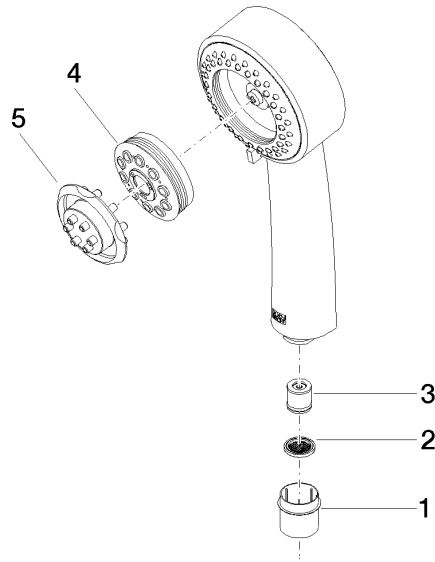

28 002 978

- Three settings: COMPACT RAIN, COMPACT SOFT FLOW, COMPACT AQUAPRESSURE FLOW, max. flow rate 9 l/min (at 3 bar)
- with anti-scale system
- spray head Ø 95mm
- 1/2" connection

Intrinsic protection against back flow.

28 002 978

mm [inches]

### Flow rate chart

### Spare parts list

No.	Item Number	Name	Quantity used	Delivery time
1	09 21 02 115 90	cap	1	2
2	09 23 01 039 90	sieve	1	2
3	09 23 01 077 90	flow reducer	1	2
4	04 12 11 071 00 90	shower	1	2
5	09 30 09 022 90	key	1	2