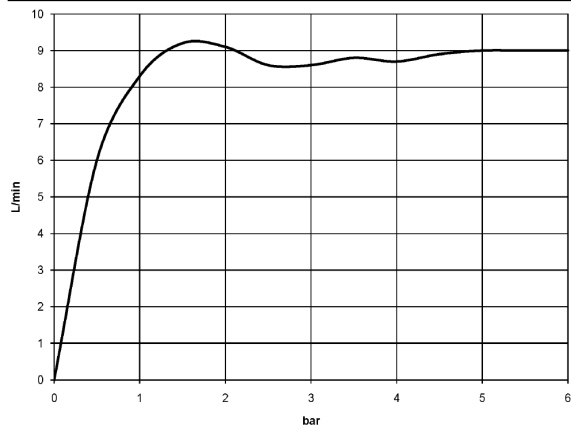

28 002 978

- Three settings: COMPACT RAIN, COMPACT SOFT FLOW, COMPACT AQUAPRESSURE FLOW, max. flow rate 9 l/min (at 3 bar)
- with anti-scale system
- spray head Ø 95mm
- 1/2" connection

Intrinsic protection against back flow.

28 002 978

mm [inches]

### Flow rate chart