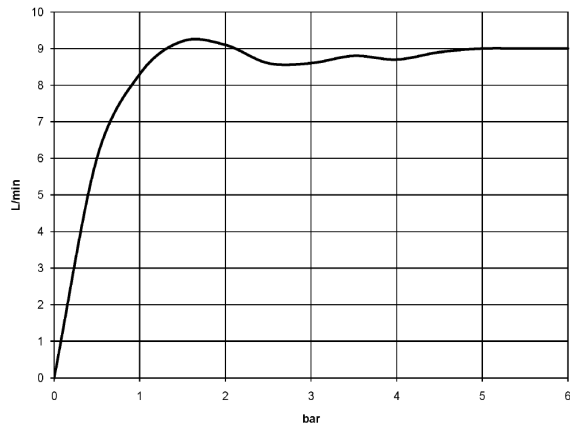

28 002 978

- Three settings: COMPACT RAIN, COMPACT SOFT FLOW, COMPACT AQUAPRESSURE FLOW, max. flow rate 9 l/min (at 3 bar)
- with anti-scale system
- spray head Ø 95mm
- 1/2" connection

Intrinsic protection against back flow.

	Brushed Dark Platinum	28 002 978-99
	Chrome	28 002 978-00
	Chrome	28 002 978-00 0010
	Brushed Platinum	28 002 978-06
	Brushed Platinum	28 002 978-06 0010
	Platinum	28 002 978-08
	Platinum	28 002 978-08 0010
	Durabrand (23kt Gold)	28 002 978-09
	Durabrand (23kt Gold)	28 002 978-09 0010
	Brushed Durabrand (23kt Gold)	28 002 978-28
	Brushed Durabrand (23kt Gold)	28 002 978-28 0010
	Brushed Chrome	28 002 978-93
	Brushed Chrome	28 002 978-93 0010
	Brushed Dark Platinum	28 002 978-99 0010

28 002 978

mm [inches]

Flow rate chart

Certificates

LGA_18610.

28 002 978

Parts for other finishes can be found here: [Chrome](#)

Spare parts list

No.	Item Number	Name	Quantity used	Delivery time
1	09 21 02 115 90	cap	1	2
2	09 23 01 039 90	sieve	1	2
3	09 23 01 077 90	flow reducer	1	2
4	04 12 11 071 00 90	shower	1	2
5	09 30 09 022 90	key	1	2