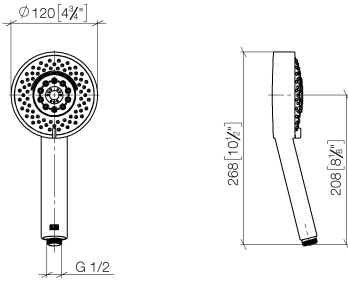

## Hand shower - Brushed Platinum

IMO

28 012 979

- Four settings: COMPACT RAIN, COMPACT SOFT FLOW, COMPACT AQUAPRESSURE FLOW, COMPACT CASCADE, max. flow rate 15 l/min (at 3 bar)
- with anti-scale system
- spray head Ø 120mm
- 1/2" connection

## Hand shower - Brushed Platinum

---

IMO

28 012 979

28 012 979

mm [inches]

Flow rate chart

Codes & Standards