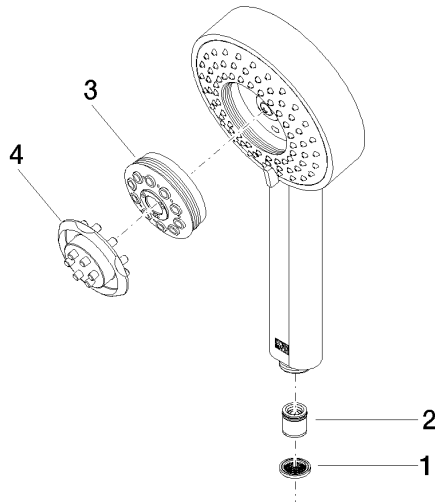

## Hand shower - Brushed Platinum

IMO

28 012 979

- Four settings: COMPACT RAIN, COMPACT SOFT FLOW, COMPACT AQUAPRESSURE FLOW, COMPACT CASCADE, max. flow rate 15 l/min (at 3 bar)
- with anti-scale system
- spray head Ø 120mm
- 1/2" connection

## Hand shower - Brushed Platinum

---

IMO

28 012 979

28 012 979

mm [inches]

Flow rate chart

Codes & Standards

### Certificates

---

LGA\_29

28 012 979

**Product version from 4/1/2024**

Parts for other  
finishes can be found  
here: [Chrome](#)

## Spare parts list