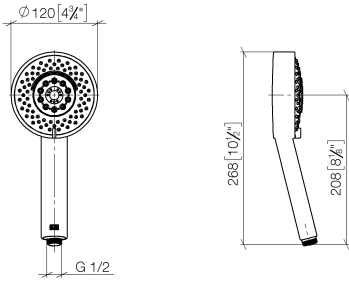

Hand shower - Dark Chrome

IMO

28 012 979

- Four settings: COMPACT RAIN, COMPACT SOFT FLOW, COMPACT AQUAPRESSURE FLOW, COMPACT CASCADE, max. flow rate 15 l/min (at 3 bar)
- with anti-scale system
- spray head Ø 120mm
- 1/2" connection

Intrinsic protection against back flow.

Fits: IMO, LULU, MADISON, MEM, TARA, CL.1, LISSÉ, VAIA, META, CYO

	Dark Chrome	28 012 979-19
	Chrome	28 012 979-00 0010
	Chrome	28 012 979-00
	Brushed Platinum	28 012 979-06
	Brushed Platinum	28 012 979-06 0010
	Platinum	28 012 979-08
	Platinum	28 012 979-08 0010
	Dark Chrome	28 012 979-19 0010
	Light Gold	28 012 979-26
	Light Gold	28 012 979-26 0010
	Brushed Light Gold	28 012 979-27
	Brushed Light Gold	28 012 979-27 0010
	Brushed Durabross (23kt Gold)	28 012 979-28
	Brushed Durabross (23kt Gold)	28 012 979-28 0010
	Matte Black	28 012 979-33
	Matte Black	28 012 979-33 0010
	Brushed Bronze	28 012 979-42
	Brushed Bronze	28 012 979-42 0010
	Brushed Champagne (22kt Gold)	28 012 979-46 0010
	Brushed Champagne (22kt Gold)	28 012 979-46
	Champagne (22kt Gold)	28 012 979-47
	Champagne (22kt Gold)	28 012 979-47 0010
	Brushed Chrome	28 012 979-93
	Brushed Chrome	28 012 979-93 0010
	Brushed Dark Platinum	28 012 979-99 0010
	Brushed Dark Platinum	28 012 979-99

Hand shower - Dark Chrome

IMO

28 012 979

28 012 979

mm [inches]

Flow rate chart

Codes & Standards

DIN 4109