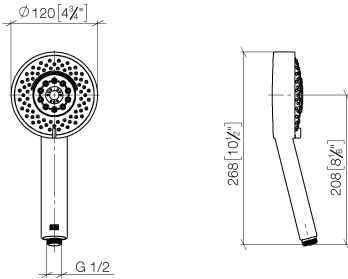

Hand shower - Light Gold

IMO

28 012 979

- Four settings: COMPACT RAIN, COMPACT SOFT FLOW, COMPACT AQUAPRESSURE FLOW, COMPACT CASCADE, max. flow rate 15 l/min (at 3 bar)
- with anti-scale system
- spray head Ø 120mm
- 1/2" connection

Intrinsic protection against back flow.

Fits: IMO, LULU, MADISON, MEM, TARA, CL.1, LISSÉ, VAIA, META, CYO

	Light Gold	28 012 979-26
	Chrome	28 012 979-00 0010
	Chrome	28 012 979-00
	Brushed Platinum	28 012 979-06
	Brushed Platinum	28 012 979-06 0010
	Platinum	28 012 979-08
	Platinum	28 012 979-08 0010
	Dark Chrome	28 012 979-19
	Dark Chrome	28 012 979-19 0010
	Light Gold	28 012 979-26 0010
	Brushed Light Gold	28 012 979-27
	Brushed Light Gold	28 012 979-27 0010
	Brushed Durabronze (23kt Gold)	28 012 979-28
	Brushed Durabronze (23kt Gold)	28 012 979-28 0010
	Matte Black	28 012 979-33
	Matte Black	28 012 979-33 0010
	Brushed Bronze	28 012 979-42
	Brushed Bronze	28 012 979-42 0010
	Brushed Champagne (22kt Gold)	28 012 979-46 0010
	Brushed Champagne (22kt Gold)	28 012 979-46
	Champagne (22kt Gold)	28 012 979-47
	Champagne (22kt Gold)	28 012 979-47 0010
	Brushed Chrome	28 012 979-93
	Brushed Chrome	28 012 979-93 0010
	Brushed Dark Platinum	28 012 979-99 0010
	Brushed Dark Platinum	28 012 979-99

Hand shower - Light Gold

IMO

28 012 979

28 012 979

mm [inches]

Flow rate chart

Codes & Standards

DIN 4109