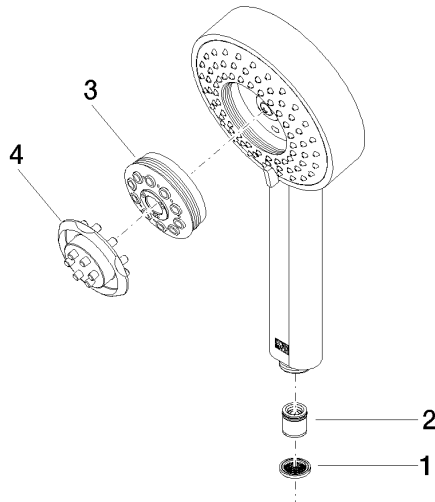

## Hand shower - Brushed Light Gold

IMO

28 012 979

- Four settings: COMPACT RAIN, COMPACT SOFT FLOW, COMPACT AQUAPRESSURE FLOW, COMPACT CASCADE, max. flow rate 15 l/min (at 3 bar)
- with anti-scale system
- spray head Ø 120mm
- 1/2" connection

## Hand shower - Brushed Light Gold

---

IMO

28 012 979

28 012 979

mm [inches]

Flow rate chart

Codes & Standards

### Certificates

---

LGA\_29

28 012 979

**Product version from 4/1/2024**

Parts for other  
finishes can be found  
here: [Chrome](#)

## Spare parts list