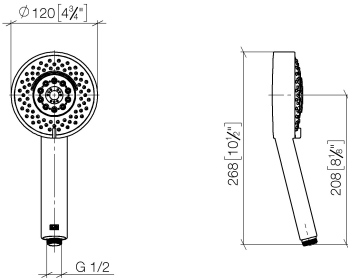

## Hand shower - Brushed Light Gold

IMO

28 012 979

- Four settings: COMPACT RAIN, COMPACT SOFT FLOW, COMPACT AQUAPRESSURE FLOW, COMPACT CASCADE, max. flow rate 15 l/min (at 3 bar)
- with anti-scale system
- spray head Ø 120mm
- 1/2" connection

## Hand shower - Brushed Light Gold

---

IMO

28 012 979

28 012 979

mm [inches]

Flow rate chart

Codes & Standards