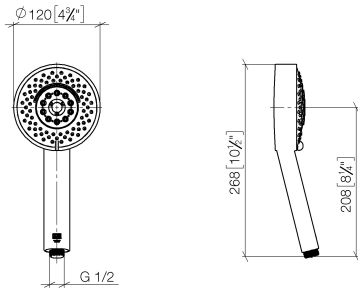

Hand shower FlowReduce - Brushed Light Gold

IMO

28 012 979

- Four settings: COMPACT RAIN, COMPACT SOFT FLOW, COMPACT AQUAPRESSURE FLOW, COMPACT CASCADE, max. flow rate 6.8 l/min (at 3 bar)
- with anti-scale system
- spray head Ø 120mm
- 1/2" connection
- This product can help a building meet the requirements of Green Building Rating Systems, e.g. LEED®, BREEAM®, DGNB

Intrinsic protection against back flow.

Fits: IMO, LULU, MADISON, MEM, TARA, CL.1, LISSÉ, VAIA, META, CYO

	Brushed Light Gold	28 012 979-27 0010
	Chrome	28 012 979-00 0010
	Chrome	28 012 979-00
	Brushed Platinum	28 012 979-06
	Brushed Platinum	28 012 979-06 0010
	Platinum	28 012 979-08
	Platinum	28 012 979-08 0010
	Dark Chrome	28 012 979-19
	Dark Chrome	28 012 979-19 0010
	Light Gold	28 012 979-26
	Light Gold	28 012 979-26 0010
	Brushed Light Gold	28 012 979-27
	Brushed Durabronze (23kt Gold)	28 012 979-28
	Brushed Durabronze (23kt Gold)	28 012 979-28 0010
	Matte Black	28 012 979-33
	Matte Black	28 012 979-33 0010
	Brushed Bronze	28 012 979-42
	Brushed Bronze	28 012 979-42 0010
	Brushed Champagne (22kt Gold)	28 012 979-46 0010
	Brushed Champagne (22kt Gold)	28 012 979-46
	Champagne (22kt Gold)	28 012 979-47
	Champagne (22kt Gold)	28 012 979-47 0010
	Brushed Chrome	28 012 979-93
	Brushed Chrome	28 012 979-93 0010
	Brushed Dark Platinum	28 012 979-99 0010
	Brushed Dark Platinum	28 012 979-99

Hand shower FlowReduce - Brushed Light Gold

IMO

28 012 979

28 012 979

mm [inches]

Flow rate chart

Codes & Standards

DIN 4109