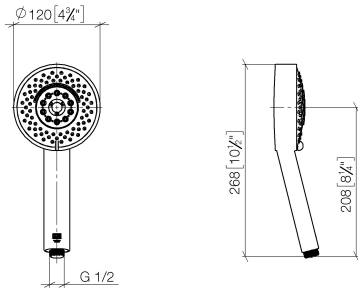

Hand shower FlowReduce - Brushed Bronze

IMO

28 012 979

- Four settings: COMPACT RAIN, COMPACT SOFT FLOW, COMPACT AQUAPRESSURE FLOW, COMPACT CASCADE, max. flow rate 6.8 l/min (at 3 bar)
- with anti-scale system
- spray head Ø 120mm
- 1/2" connection
- This product can help a building meet the requirements of Green Building Rating Systems, e.g. LEED®, BREEAM®, DGNB

Intrinsic protection against back flow.

Fits: IMO, LULU, MADISON, MEM, TARA, CL.1, LISSÉ, VAIA, META, CYO

	Brushed Bronze	28 012 979-42 0010
	Chrome	28 012 979-00 0010
	Chrome	28 012 979-00
	Brushed Platinum	28 012 979-06
	Brushed Platinum	28 012 979-06 0010
	Platinum	28 012 979-08
	Platinum	28 012 979-08 0010
	Dark Chrome	28 012 979-19
	Dark Chrome	28 012 979-19 0010
	Light Gold	28 012 979-26
	Light Gold	28 012 979-26 0010
	Brushed Light Gold	28 012 979-27
	Brushed Light Gold	28 012 979-27 0010
	Brushed Durabrass (23kt Gold)	28 012 979-28
	Brushed Durabrass (23kt Gold)	28 012 979-28 0010
	Matte Black	28 012 979-33
	Matte Black	28 012 979-33 0010
	Brushed Bronze	28 012 979-42
	Brushed Champagne (22kt Gold)	28 012 979-46 0010
	Brushed Champagne (22kt Gold)	28 012 979-46
	Champagne (22kt Gold)	28 012 979-47
	Champagne (22kt Gold)	28 012 979-47 0010
	Brushed Chrome	28 012 979-93
	Brushed Chrome	28 012 979-93 0010
	Brushed Dark Platinum	28 012 979-99 0010
	Brushed Dark Platinum	28 012 979-99

Hand shower FlowReduce - Brushed Bronze

IMO

28 012 979

28 012 979

mm [inches]

Flow rate chart

Codes & Standards

DIN 4109