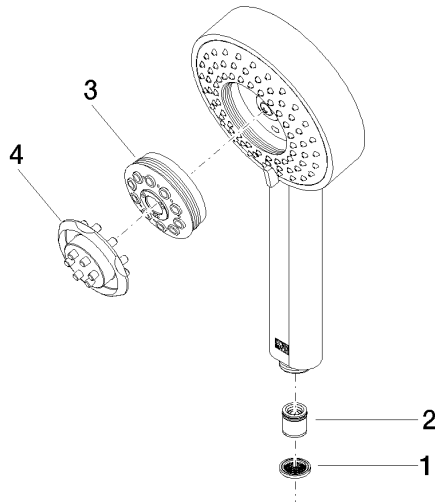

28 012 979

Product version from 4/1/2024

Parts for other
finishes can be found
here: [Chrome](#)