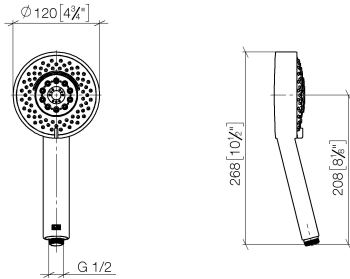

**Hand shower - Brushed Champagne (22kt Gold)**

IMO

28 012 979

- Four settings: COMPACT RAIN, COMPACT SOFT FLOW, COMPACT AQUAPRESSURE FLOW, COMPACT CASCADE, max. flow rate 15 l/min (at 3 bar)
- with anti-scale system
- spray head Ø 120mm
- 1/2" connection

## Hand shower - Brushed Champagne (22kt Gold)

---

IMO

28 012 979

28 012 979

mm [inches]

Flow rate chart

Codes & Standards