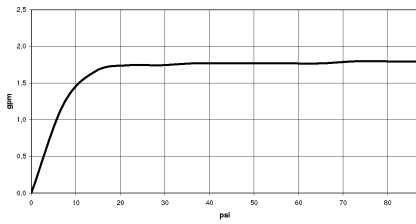

Hand shower FlowReduce - Brushed Champagne (22kt Gold)

IMO

28 012 979

- Four settings: COMPACT RAIN, COMPACT SOFT FLOW, COMPACT AQUAPRESSURE FLOW, COMPACT CASCADE, max. flow rate 6.8 l/min (at 3 bar)
- with anti-scale system
- spray head Ø 120mm
- 1/2" connection
- This product can help a building meet the requirements of Green Building Rating Systems, e.g. LEED®, BREEAM®, DGNB

Hand shower FlowReduce - Brushed Champagne (22kt Gold)

IMO

28 012 979

28 012 979

mm [inches]

Flow rate chart

Codes & Standards

DIN 4109