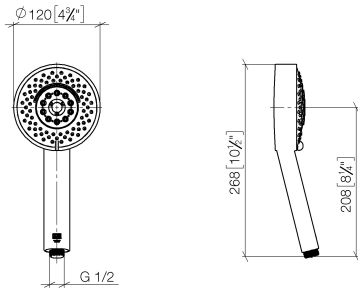

Hand shower FlowReduce - Brushed Champagne (22kt Gold)

IMO

28 012 979

- Four settings: COMPACT RAIN, COMPACT SOFT FLOW, COMPACT AQUAPRESSURE FLOW, COMPACT CASCADE, max. flow rate 6.8 l/min (at 3 bar)
- with anti-scale system
- spray head Ø 120mm
- 1/2" connection
- This product can help a building meet the requirements of Green Building Rating Systems, e.g. LEED®, BREEAM®, DGNB

Intrinsic protection against back flow.

Fits: IMO, LULU, MADISON, MEM, TARA, CL.1, LISSÉ, VAIA, META, CYO

	Brushed Champagne (22kt Gold)	28 012 979-46 0010
	Chrome	28 012 979-00 0010
	Chrome	28 012 979-00
	Brushed Platinum	28 012 979-06
	Brushed Platinum	28 012 979-06 0010
	Platinum	28 012 979-08
	Platinum	28 012 979-08 0010
	Dark Chrome	28 012 979-19
	Dark Chrome	28 012 979-19 0010
	Light Gold	28 012 979-26
	Light Gold	28 012 979-26 0010
	Brushed Light Gold	28 012 979-27
	Brushed Light Gold	28 012 979-27 0010
	Brushed Durabronze (23kt Gold)	28 012 979-28
	Brushed Durabronze (23kt Gold)	28 012 979-28 0010
	Matte Black	28 012 979-33
	Matte Black	28 012 979-33 0010
	Brushed Bronze	28 012 979-42
	Brushed Bronze	28 012 979-42 0010
	Brushed Champagne (22kt Gold)	28 012 979-46
	Champagne (22kt Gold)	28 012 979-47
	Champagne (22kt Gold)	28 012 979-47 0010
	Brushed Chrome	28 012 979-93
	Brushed Chrome	28 012 979-93 0010
	Brushed Dark Platinum	28 012 979-99 0010
	Brushed Dark Platinum	28 012 979-99

Hand shower FlowReduce - Brushed Champagne (22kt Gold)

IMO

28 012 979

28 012 979

mm [inches]

Flow rate chart

Codes & Standards

DIN 4109