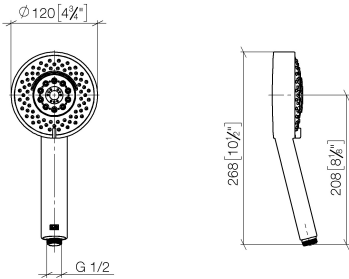

**Hand shower - Champagne (22kt Gold)**

IMO

28 012 979

- Four settings: COMPACT RAIN, COMPACT SOFT FLOW, COMPACT AQUAPRESSURE FLOW, COMPACT CASCADE, max. flow rate 15 l/min (at 3 bar)
- with anti-scale system
- spray head Ø 120mm
- 1/2" connection

## Hand shower - Champagne (22kt Gold)

---

IMO

28 012 979

28 012 979

mm [inches]

Flow rate chart

Codes & Standards