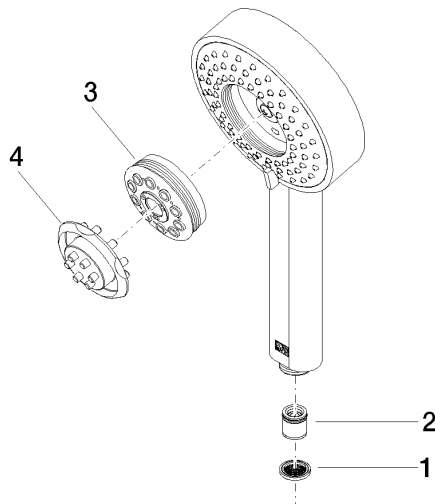

**Hand shower - Champagne (22kt Gold)**

IMO

28 012 979

- Four settings: COMPACT RAIN, COMPACT SOFT FLOW, COMPACT AQUAPRESSURE FLOW, COMPACT CASCADE, max. flow rate 15 l/min (at 3 bar)
- with anti-scale system
- spray head Ø 120mm
- 1/2" connection

### Certificates

---

LGA\_29

28 012 979

**Product version from 4/1/2024**

Parts for other  
finishes can be found  
here: [Chrome](#)