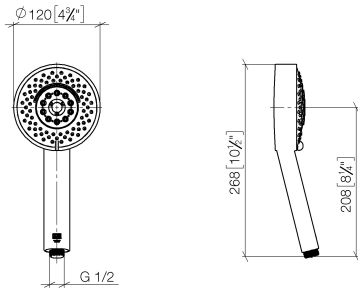

**Hand shower FlowReduce - Champagne (22kt Gold)**

IMO

28 012 979

- Four settings: COMPACT RAIN, COMPACT SOFT FLOW, COMPACT AQUAPRESSURE FLOW, COMPACT CASCADE, max. flow rate 6.8 l/min (at 3 bar)
- with anti-scale system
- spray head Ø 120mm
- 1/2" connection
- This product can help a building meet the requirements of Green Building Rating Systems, e.g. LEED®, BREEAM®, DGNB

## Hand shower FlowReduce - Champagne (22kt Gold)

---

IMO

28 012 979

28 012 979

mm [inches]

**Flow rate chart**

**Codes & Standards**