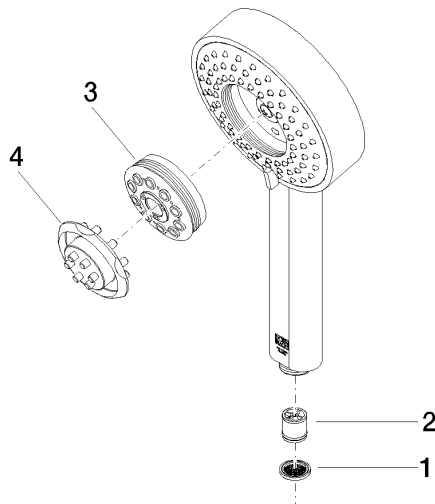

28 012 979

Product version from 4/1/2024

Parts for other
finishes can be found
here: [Chrome](#)