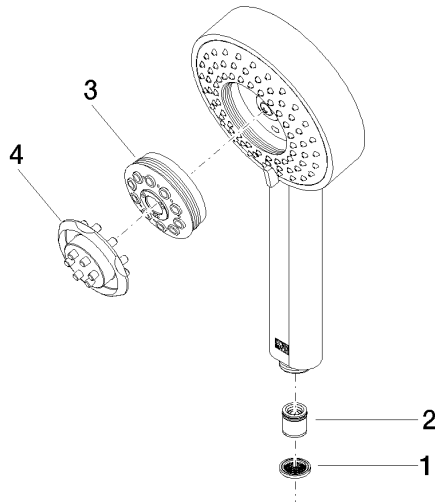

**Hand shower - Brushed Chrome**

IMO

28 012 979

- Four settings: COMPACT RAIN, COMPACT SOFT FLOW, COMPACT AQUAPRESSURE FLOW, COMPACT CASCADE, max. flow rate 15 l/min (at 3 bar)
- with anti-scale system
- spray head Ø 120mm
- 1/2" connection

## Hand shower - Brushed Chrome

---

IMO

28 012 979

28 012 979

mm [inches]

Flow rate chart

Codes & Standards

### Certificates

---

LGA\_29

28 012 979

**Product version from 4/1/2024**

Parts for other  
finishes can be found  
here: [Chrome](#)

## Spare parts list