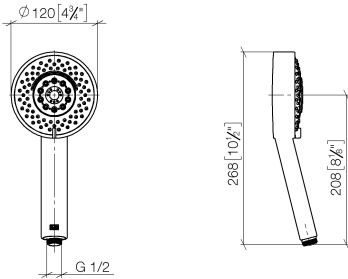

**Hand shower - Brushed Chrome**

IMO

28 012 979

- Four settings: COMPACT RAIN, COMPACT SOFT FLOW, COMPACT AQUAPRESSURE FLOW, COMPACT CASCADE, max. flow rate 15 l/min (at 3 bar)
- with anti-scale system
- spray head Ø 120mm
- 1/2" connection

## Hand shower - Brushed Chrome

---

IMO

28 012 979

28 012 979

mm [inches]

Flow rate chart

Codes & Standards