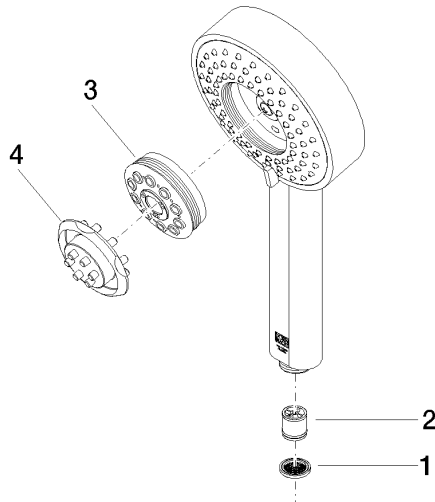

Hand shower FlowReduce - Brushed Chrome

IMO

28 012 979

- Four settings: COMPACT RAIN, COMPACT SOFT FLOW, COMPACT AQUAPRESSURE FLOW, COMPACT CASCADE, max. flow rate 6.8 l/min (at 3 bar)
- with anti-scale system
- spray head Ø 120mm
- 1/2" connection
- This product can help a building meet the requirements of Green Building Rating Systems, e.g. LEED®, BREEAM®, DGNB

Hand shower FlowReduce - Brushed Chrome

IMO

28 012 979

28 012 979

mm [inches]

Flow rate chart

Codes & Standards

ASME A112.18.1

cUPC

DIN 4109

ISO 3822

Ü-Zeichen

Hand shower FlowReduce - Brushed Chrome

IMO

28 012 979

Certificates

IAPMO_4976

LGA_29

28 012 979

Product version from 4/1/2024

Parts for other
finishes can be found
here: [Chrome](#)

Hand shower FlowReduce - Brushed Chrome

IMO

28 012 979