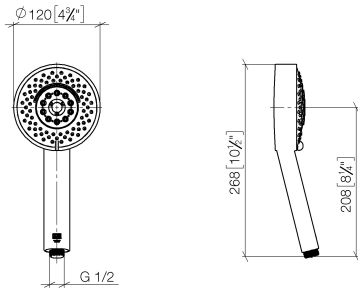

Hand shower FlowReduce - Brushed Chrome

IMO

28 012 979

- Four settings: COMPACT RAIN, COMPACT SOFT FLOW, COMPACT AQUAPRESSURE FLOW, COMPACT CASCADE, max. flow rate 6.8 l/min (at 3 bar)
- with anti-scale system
- spray head Ø 120mm
- 1/2" connection
- This product can help a building meet the requirements of Green Building Rating Systems, e.g. LEED®, BREEAM®, DGNB

Intrinsic protection against back flow.

Fits: IMO, LULU, MADISON, MEM, TARA, CL.1, LISSÉ, VAIA, META, CYO

	Brushed Chrome	28 012 979-93 0010
	Chrome	28 012 979-00 0010
	Chrome	28 012 979-00
	Brushed Platinum	28 012 979-06
	Brushed Platinum	28 012 979-06 0010
	Platinum	28 012 979-08
	Platinum	28 012 979-08 0010
	Dark Chrome	28 012 979-19
	Dark Chrome	28 012 979-19 0010
	Light Gold	28 012 979-26
	Light Gold	28 012 979-26 0010
	Brushed Light Gold	28 012 979-27
	Brushed Light Gold	28 012 979-27 0010
	Brushed Durabrass (23kt Gold)	28 012 979-28
	Brushed Durabrass (23kt Gold)	28 012 979-28 0010
	Matte Black	28 012 979-33
	Matte Black	28 012 979-33 0010
	Brushed Bronze	28 012 979-42
	Brushed Bronze	28 012 979-42 0010
	Brushed Champagne (22kt Gold)	28 012 979-46 0010
	Brushed Champagne (22kt Gold)	28 012 979-46
	Champagne (22kt Gold)	28 012 979-47
	Champagne (22kt Gold)	28 012 979-47 0010
	Brushed Chrome	28 012 979-93
	Brushed Dark Platinum	28 012 979-99 0010
	Brushed Dark Platinum	28 012 979-99

Hand shower FlowReduce - Brushed Chrome

IMO

28 012 979

28 012 979

mm [inches]

Flow rate chart

Codes & Standards

ASME A112.18.1