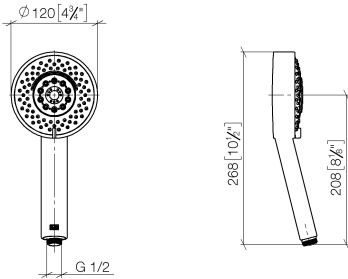

Hand shower - Brushed Dark Platinum

IMO

28 012 979

- Four settings: COMPACT RAIN, COMPACT SOFT FLOW, COMPACT AQUAPRESSURE FLOW, COMPACT CASCADE, max. flow rate 15 l/min (at 3 bar)
- with anti-scale system
- spray head Ø 120mm
- 1/2" connection

Intrinsic protection against back flow.

Fits: IMO, LULU, MADISON, MEM, TARA, CL.1, LISSÉ, VAIA, META, CYO

	Brushed Dark Platinum	28 012 979-99
	Chrome	28 012 979-00 0010
	Chrome	28 012 979-00
	Brushed Platinum	28 012 979-06
	Brushed Platinum	28 012 979-06 0010
	Platinum	28 012 979-08
	Platinum	28 012 979-08 0010
	Dark Chrome	28 012 979-19
	Dark Chrome	28 012 979-19 0010
	Light Gold	28 012 979-26
	Light Gold	28 012 979-26 0010
	Brushed Light Gold	28 012 979-27
	Brushed Light Gold	28 012 979-27 0010
	Brushed Durabronze (23kt Gold)	28 012 979-28
	Brushed Durabronze (23kt Gold)	28 012 979-28 0010
	Matte Black	28 012 979-33
	Matte Black	28 012 979-33 0010
	Brushed Bronze	28 012 979-42
	Brushed Bronze	28 012 979-42 0010
	Brushed Champagne (22kt Gold)	28 012 979-46 0010
	Brushed Champagne (22kt Gold)	28 012 979-46
	Champagne (22kt Gold)	28 012 979-47
	Champagne (22kt Gold)	28 012 979-47 0010
	Brushed Chrome	28 012 979-93
	Brushed Chrome	28 012 979-93 0010
	Brushed Dark Platinum	28 012 979-99 0010

Hand shower - Brushed Dark Platinum

IMO

28 012 979

28 012 979

mm [inches]

Flow rate chart

Codes & Standards

DIN 4109