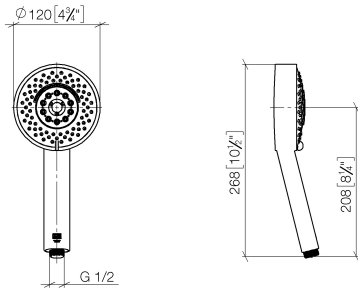

Hand shower FlowReduce - Brushed Dark Platinum

IMO

28 012 979

- Four settings: COMPACT RAIN, COMPACT SOFT FLOW, COMPACT AQUAPRESSURE FLOW, COMPACT CASCADE, max. flow rate 6.8 l/min (at 3 bar)
- with anti-scale system
- spray head Ø 120mm
- 1/2" connection
- This product can help a building meet the requirements of Green Building Rating Systems, e.g. LEED®, BREEAM®, DGNB

Intrinsic protection against back flow.

Fits: IMO, LULU, MADISON, MEM, TARA, CL.1, LISSÉ, VAIA, META, CYO

	Brushed Dark Platinum	28 012 979-99 0010
	Chrome	28 012 979-00 0010
	Chrome	28 012 979-00
	Brushed Platinum	28 012 979-06
	Brushed Platinum	28 012 979-06 0010
	Platinum	28 012 979-08
	Platinum	28 012 979-08 0010
	Dark Chrome	28 012 979-19
	Dark Chrome	28 012 979-19 0010
	Light Gold	28 012 979-26
	Light Gold	28 012 979-26 0010
	Brushed Light Gold	28 012 979-27
	Brushed Light Gold	28 012 979-27 0010
	Brushed Durabrass (23kt Gold)	28 012 979-28
	Brushed Durabrass (23kt Gold)	28 012 979-28 0010
	Matte Black	28 012 979-33
	Matte Black	28 012 979-33 0010
	Brushed Bronze	28 012 979-42
	Brushed Bronze	28 012 979-42 0010
	Brushed Champagne (22kt Gold)	28 012 979-46 0010
	Brushed Champagne (22kt Gold)	28 012 979-46
	Champagne (22kt Gold)	28 012 979-47
	Champagne (22kt Gold)	28 012 979-47 0010
	Brushed Chrome	28 012 979-93
	Brushed Chrome	28 012 979-93 0010
	Brushed Dark Platinum	28 012 979-99

Hand shower FlowReduce - Brushed Dark Platinum

IMO

28 012 979

28 012 979

mm [inches]

Flow rate chart

Codes & Standards

ASME A112.18.1