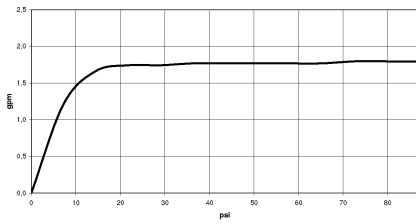

Hand shower FlowReduce - Brushed Dark Platinum

IMO

28 012 979

- Four settings: COMPACT RAIN, COMPACT SOFT FLOW, COMPACT AQUAPRESSURE FLOW, COMPACT CASCADE, max. flow rate 6.8 l/min (at 3 bar)
- with anti-scale system
- spray head Ø 120mm
- 1/2" connection
- This product can help a building meet the requirements of Green Building Rating Systems, e.g. LEED®, BREEAM®, DGNB

Hand shower FlowReduce - Brushed Dark Platinum

IMO

28 012 979

28 012 979

mm [inches]

Flow rate chart

Codes & Standards

ASME A112.18.1