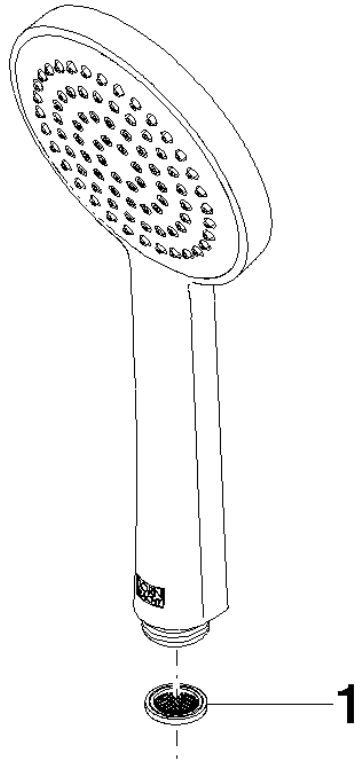

## Hand shower - Chrome

IMO

28 015 979

- COMPACT RAIN, max. flow rate 15 l/min (at 3 bar)
- with anti-scale system
- spray head Ø 100mm
- 1/2" connection
- WRAS 2009011

Intrinsic protection against back flow.

## Hand shower - Chrome

---

IMO

28 015 979

28 015 979

mm [inches]

Flow rate chart

Codes & Standards

## Hand shower - Chrome

IMO

28 015 979

# Hand shower - Chrome

IMO

28 015 979