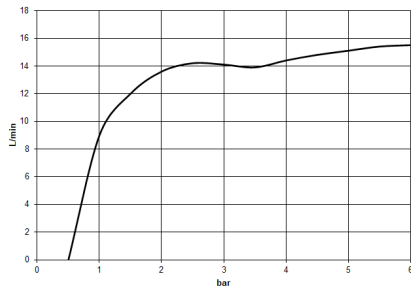

## Hand shower - Chrome

---

IMO

28 015 979

28 015 979

mm [inches]

Flow rate chart

Codes & Standards