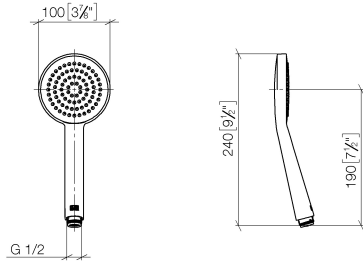

## Hand shower - Chrome

IMO

28 015 979

- COMPACT RAIN, max. flow rate 15 l/min (at 3 bar)
- with anti-scale system
- spray head Ø 100mm
- 1/2" connection
- WRAS 2009011

Intrinsic protection against back flow.

## Hand shower - Chrome

---

IMO

28 015 979

28 015 979

mm [inches]

Flow rate chart

Codes & Standards