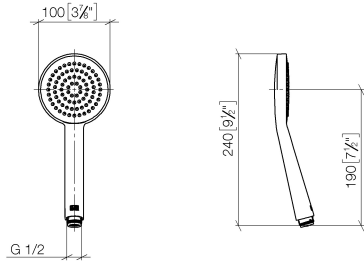

**Hand shower - Brushed Platinum**

IMO

28 015 979

- COMPACT RAIN, max. flow rate 15 l/min (at 3 bar)
- with anti-scale system
- spray head Ø 100mm
- 1/2" connection
- WRAS 2009011

Intrinsic protection against back flow.

## Hand shower - Brushed Platinum

---

IMO

28 015 979

28 015 979

mm [inches]

Flow rate chart

Codes & Standards