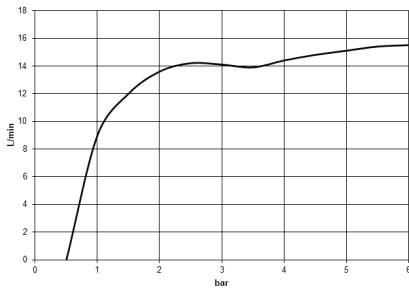

## Hand shower - Brushed Platinum

---

IMO

28 015 979

28 015 979

mm [inches]

Flow rate chart

Codes & Standards