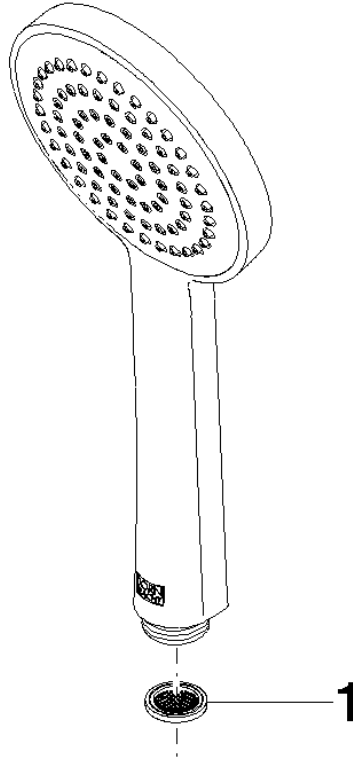

**Hand shower - Brushed Platinum**

IMO

28 015 979

- COMPACT RAIN, max. flow rate 15 l/min (at 3 bar)
- with anti-scale system
- spray head Ø 100mm
- 1/2" connection
- WRAS 2009011

Intrinsic protection against back flow.

## Hand shower - Brushed Platinum

---

IMO

28 015 979

28 015 979

mm [inches]

Flow rate chart

Codes & Standards

## Hand shower - Brushed Platinum

IMO

28 015 979

# Hand shower - Brushed Platinum

IMO

28 015 979