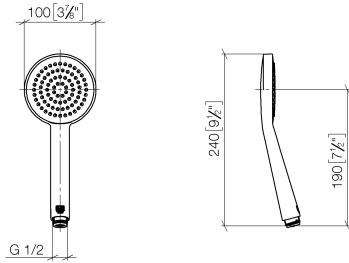

Hand shower FlowReduce - Platinum

IMO

28 015 979

- COMPACT RAIN, max. flow rate 6.8 l/min (at 3 bar)
- with anti-scale system
- spray head Ø 100mm
- 1/2" connection
- This product can help a building meet the requirements of Green Building Rating Systems, e.g. LEED®, BREEAM®, DGNB

Intrinsic protection against back flow.

Fits: IMO, LULU, MADISON, MEM, TARA, CL.1, LISSÉ, VAIA, META, CYO

	Platinum	28 015 979-08 0010
	Chrome	28 015 979-00
	Chrome	28 015 979-00 0010
	Brushed Platinum	28 015 979-06
	Brushed Platinum	28 015 979-06 0010
	Platinum	28 015 979-08
	Dark Chrome	28 015 979-19
	Dark Chrome	28 015 979-19 0010
	Light Gold	28 015 979-26
	Light Gold	28 015 979-26 0010
	Brushed Light Gold	28 015 979-27 0010
	Brushed Light Gold	28 015 979-27
	Brushed Durabronze (23kt Gold)	28 015 979-28
	Brushed Durabronze (23kt Gold)	28 015 979-28 0010
	Matte Black	28 015 979-33
	Matte Black	28 015 979-33 0010
	Brushed Bronze	28 015 979-42
	Brushed Bronze	28 015 979-42 0010
	Brushed Champagne (22kt Gold)	28 015 979-46
	Brushed Champagne (22kt Gold)	28 015 979-46 0010
	Champagne (22kt Gold)	28 015 979-47
	Champagne (22kt Gold)	28 015 979-47 0010
	Brushed Chrome	28 015 979-93
	Brushed Chrome	28 015 979-93 0010
	Brushed Dark Platinum	28 015 979-99
	Brushed Dark Platinum	28 015 979-99 0010

Hand shower FlowReduce - Platinum

IMO

28 015 979

28 015 979

mm [inches]

Flow rate chart

Codes & Standards

ASME A112.18.1