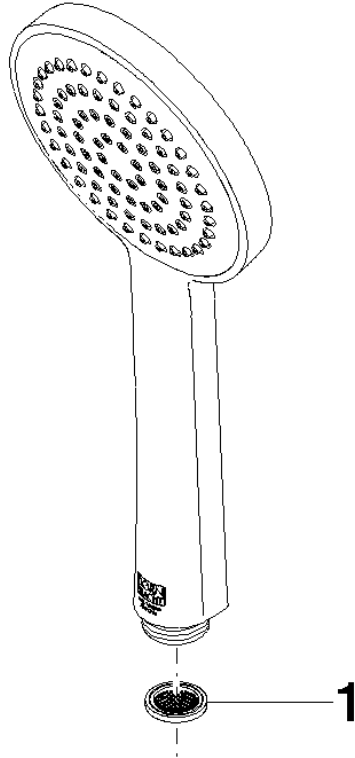

Hand shower FlowReduce - Platinum

IMO

28 015 979

- COMPACT RAIN, max. flow rate 6.8 l/min (at 3 bar)
- with anti-scale system
- spray head Ø 100mm
- 1/2" connection
- This product can help a building meet the requirements of Green Building Rating Systems, e.g. LEED®, BREEAM®, DGNB

Hand shower FlowReduce - Platinum

IMO

28 015 979

28 015 979

mm [inches]

Flow rate chart

Codes & Standards

ASME A112.18.1

Product version from 4/1/2024

Parts for other
finishes can be found
here: [Chrome](#)

Hand shower FlowReduce - Platinum

IMO

28 015 979

Spare parts list

Product version from 4/1/2024

No.	Item Number	Name	Quantity used	Delivery time
	09 23 01 039 90	sieve	1	2