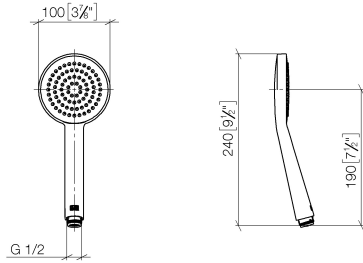

Hand shower - Dark Chrome

IMO

28 015 979

- COMPACT RAIN, max. flow rate 15 l/min (at 3 bar)
- with anti-scale system
- spray head Ø 100mm
- 1/2" connection
- WRAS 2009011

Intrinsic protection against back flow.

Fits: IMO, LULU, MADISON, MEM, TARA,
CL.1, LISSÉ, VAIA, META, CYO

	Dark Chrome	28 015 979-19
	Chrome	28 015 979-00
	Chrome	28 015 979-00 0010
	Brushed Platinum	28 015 979-06
	Brushed Platinum	28 015 979-06 0010
	Platinum	28 015 979-08
	Platinum	28 015 979-08 0010
	Dark Chrome	28 015 979-19 0010
	Light Gold	28 015 979-26
	Light Gold	28 015 979-26 0010
	Brushed Light Gold	28 015 979-27 0010
	Brushed Light Gold	28 015 979-27
	Brushed Durabross (23kt Gold)	28 015 979-28
	Brushed Durabross (23kt Gold)	28 015 979-28 0010
	Matte Black	28 015 979-33
	Matte Black	28 015 979-33 0010
	Brushed Bronze	28 015 979-42
	Brushed Bronze	28 015 979-42 0010
	Brushed Champagne (22kt Gold)	28 015 979-46
	Brushed Champagne (22kt Gold)	28 015 979-46 0010
	Champagne (22kt Gold)	28 015 979-47
	Champagne (22kt Gold)	28 015 979-47 0010
	Brushed Chrome	28 015 979-93
	Brushed Chrome	28 015 979-93 0010
	Brushed Dark Platinum	28 015 979-99
	Brushed Dark Platinum	28 015 979-99 0010

Hand shower - Dark Chrome

IMO

28 015 979

28 015 979

mm [inches]

Flow rate chart

Codes & Standards

DIN 4109