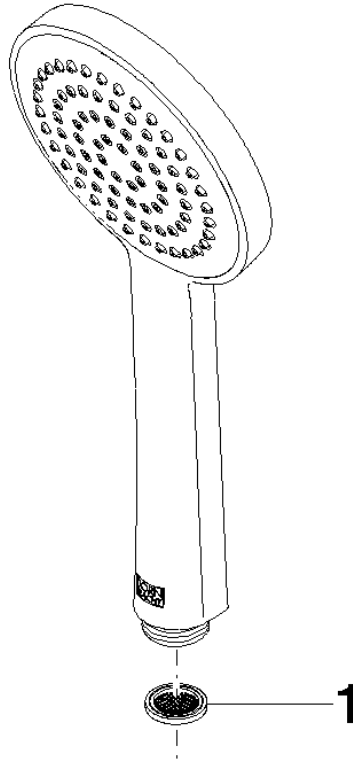

Hand shower - Dark Chrome

IMO

28 015 979

- COMPACT RAIN, max. flow rate 15 l/min (at 3 bar)
- with anti-scale system
- spray head Ø 100mm
- 1/2" connection
- WRAS 2009011

Intrinsic protection against back flow.

Fits: IMO, LULU, MADISON, MEM, TARA,
CL.1, LISSÉ, VAIA, META, CYO

	Dark Chrome	28 015 979-19
	Chrome	28 015 979-00
	Chrome	28 015 979-00 0010
	Brushed Platinum	28 015 979-06
	Brushed Platinum	28 015 979-06 0010
	Platinum	28 015 979-08
	Platinum	28 015 979-08 0010
	Dark Chrome	28 015 979-19 0010
	Light Gold	28 015 979-26
	Light Gold	28 015 979-26 0010
	Brushed Light Gold	28 015 979-27 0010
	Brushed Light Gold	28 015 979-27
	Brushed Durabross (23kt Gold)	28 015 979-28
	Brushed Durabross (23kt Gold)	28 015 979-28 0010
	Matte Black	28 015 979-33
	Matte Black	28 015 979-33 0010
	Brushed Bronze	28 015 979-42
	Brushed Bronze	28 015 979-42 0010
	Brushed Champagne (22kt Gold)	28 015 979-46
	Brushed Champagne (22kt Gold)	28 015 979-46 0010
	Champagne (22kt Gold)	28 015 979-47
	Champagne (22kt Gold)	28 015 979-47 0010
	Brushed Chrome	28 015 979-93
	Brushed Chrome	28 015 979-93 0010
	Brushed Dark Platinum	28 015 979-99
	Brushed Dark Platinum	28 015 979-99 0010

Hand shower - Dark Chrome

IMO

28 015 979

28 015 979

mm [inches]

Flow rate chart

Codes & Standards

DIN 4109

LGA_29

28 015 979

Parts for other
finishes can be found
here: [Chrome](#)

Hand shower - Dark Chrome

IMO

28 015 979

Spare parts list