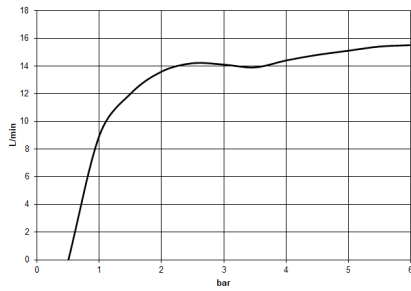

Hand shower - Dark Chrome

IMO

28 015 979

- COMPACT RAIN, max. flow rate 15 l/min (at 3 bar)
- with anti-scale system
- spray head Ø 100mm
- 1/2" connection
- WRAS 2009011

Intrinsic protection against back flow.

Hand shower - Dark Chrome

IMO

28 015 979

28 015 979

mm [inches]

Flow rate chart

Codes & Standards

DIN 4109