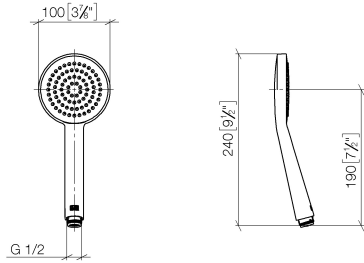

Hand shower - Light Gold

IMO

28 015 979

- COMPACT RAIN, max. flow rate 15 l/min (at 3 bar)
- with anti-scale system
- spray head Ø 100mm
- 1/2" connection
- WRAS 2009011

Intrinsic protection against back flow.

Fits: IMO, LULU, MADISON, MEM, TARA,
CL.1, LISSÉ, VAIA, META, CYO

	Light Gold	28 015 979-26
	Chrome	28 015 979-00
	Chrome	28 015 979-00 0010
	Brushed Platinum	28 015 979-06
	Brushed Platinum	28 015 979-06 0010
	Platinum	28 015 979-08
	Platinum	28 015 979-08 0010
	Dark Chrome	28 015 979-19
	Dark Chrome	28 015 979-19 0010
	Light Gold	28 015 979-26 0010
	Brushed Light Gold	28 015 979-27 0010
	Brushed Light Gold	28 015 979-27
	Brushed Durabronze (23kt Gold)	28 015 979-28
	Brushed Durabronze (23kt Gold)	28 015 979-28 0010
	Matte Black	28 015 979-33
	Matte Black	28 015 979-33 0010
	Brushed Bronze	28 015 979-42
	Brushed Bronze	28 015 979-42 0010
	Brushed Champagne (22kt Gold)	28 015 979-46
	Brushed Champagne (22kt Gold)	28 015 979-46 0010
	Champagne (22kt Gold)	28 015 979-47
	Champagne (22kt Gold)	28 015 979-47 0010
	Brushed Chrome	28 015 979-93
	Brushed Chrome	28 015 979-93 0010
	Brushed Dark Platinum	28 015 979-99
	Brushed Dark Platinum	28 015 979-99 0010

Hand shower - Light Gold

IMO

28 015 979

28 015 979

mm [inches]

Flow rate chart

Codes & Standards

DIN 4109