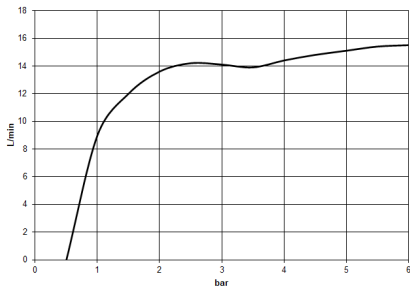

Hand shower - Light Gold

IMO

28 015 979

- COMPACT RAIN, max. flow rate 15 l/min (at 3 bar)
- with anti-scale system
- spray head Ø 100mm
- 1/2" connection
- WRAS 2009011

Intrinsic protection against back flow.

Hand shower - Light Gold

IMO

28 015 979

28 015 979

mm [inches]

Flow rate chart

Codes & Standards

DIN 4109