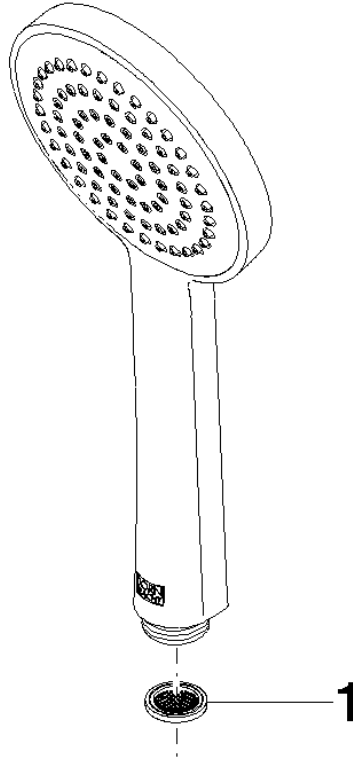

Hand shower - Light Gold

IMO

28 015 979

- COMPACT RAIN, max. flow rate 15 l/min (at 3 bar)
- with anti-scale system
- spray head Ø 100mm
- 1/2" connection
- WRAS 2009011

Intrinsic protection against back flow.

Hand shower - Light Gold

IMO

28 015 979

28 015 979

mm [inches]

Flow rate chart

Codes & Standards

DIN 4109

ISO 3822

Ü-Zeichen

Hand shower - Light Gold

IMO

28 015 979

Certificates

LGA_29

28 015 979

Product version from 4/1/2024

Parts for other
finishes can be found
here: [Chrome](#)

Hand shower - Light Gold

IMO

28 015 979

Spare parts list

Product version from 4/1/2024

No.	Item Number	Name	Quantity used	Delivery time
	09 23 01 039 90	sieve	1	2