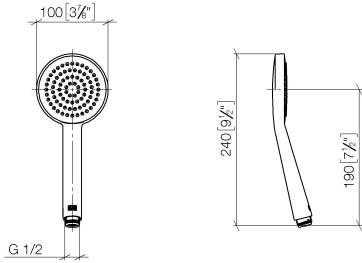

Hand shower - Brushed Durabronz (23kt Gold)

IMO

28 015 979

- COMPACT RAIN, max. flow rate 15 l/min (at 3 bar)
- with anti-scale system
- spray head Ø 100mm
- 1/2" connection
- WRAS 2009011

Intrinsic protection against back flow.

Fits: IMO, LULU, MADISON, MEM, TARA, CL.1, LISSÉ, VAIA, META, CYO

	Brushed Durabronz (23kt Gold)	28 015 979-28
	Chrome	28 015 979-00
	Chrome	28 015 979-00 0010
	Brushed Platinum	28 015 979-06
	Brushed Platinum	28 015 979-06 0010
	Platinum	28 015 979-08
	Platinum	28 015 979-08 0010
	Dark Chrome	28 015 979-19
	Dark Chrome	28 015 979-19 0010
	Light Gold	28 015 979-26
	Light Gold	28 015 979-26 0010
	Brushed Light Gold	28 015 979-27 0010
	Brushed Light Gold	28 015 979-27
	Brushed Durabronz (23kt Gold)	28 015 979-28 0010
	Matte Black	28 015 979-33
	Matte Black	28 015 979-33 0010
	Brushed Bronze	28 015 979-42
	Brushed Bronze	28 015 979-42 0010
	Brushed Champagne (22kt Gold)	28 015 979-46
	Brushed Champagne (22kt Gold)	28 015 979-46 0010
	Champagne (22kt Gold)	28 015 979-47
	Champagne (22kt Gold)	28 015 979-47 0010
	Brushed Chrome	28 015 979-93
	Brushed Chrome	28 015 979-93 0010
	Brushed Dark Platinum	28 015 979-99
	Brushed Dark Platinum	28 015 979-99 0010

Hand shower - Brushed Durabronz (23kt Gold)

IMO

28 015 979

28 015 979

mm [inches]

Flow rate chart

Codes & Standards

DIN 4109