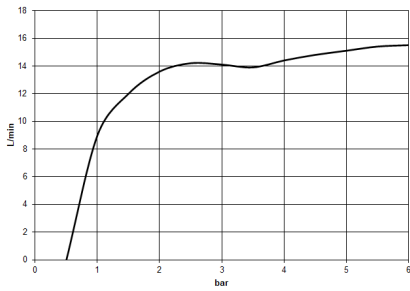

Hand shower - Brushed Durabronz (23kt Gold)

IMO

28 015 979

- COMPACT RAIN, max. flow rate 15 l/min (at 3 bar)
- with anti-scale system
- spray head Ø 100mm
- 1/2" connection
- WRAS 2009011

Intrinsic protection against back flow.

Hand shower - Brushed Durabronz (23kt Gold)

IMO

28 015 979

28 015 979

mm [inches]

Flow rate chart

Codes & Standards

DIN 4109