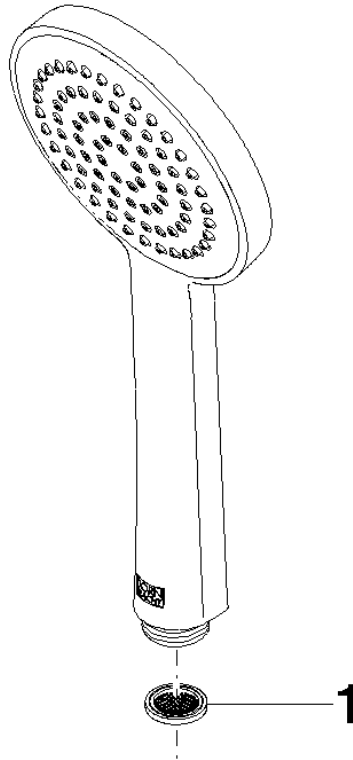

Hand shower - Brushed Durabronz (23kt Gold)

IMO

28 015 979

- COMPACT RAIN, max. flow rate 15 l/min (at 3 bar)
- with anti-scale system
- spray head Ø 100mm
- 1/2" connection
- WRAS 2009011

Intrinsic protection against back flow.

Hand shower - Brushed Durabronz (23kt Gold)

IMO

28 015 979

28 015 979

mm [inches]

Flow rate chart

Codes & Standards

DIN 4109

EN 1112

ISO 3822

Scottish Water
Byelaws

UK Water Supply
Regulations

Ü-Zeichen

Hand shower - Brushed Durabross (23kt Gold)

IMO

28 015 979

Certificates

WRAS_2009

DVGW_DW-
6517DN0

LGA_29

28 015 979

Product version from 4/1/2024

Parts for other
finishes can be found
here: [Chrome](#)

Hand shower - Brushed Durabrass (23kt Gold)