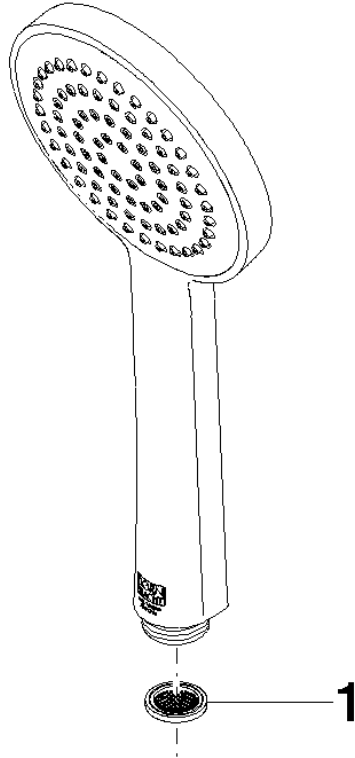

Hand shower FlowReduce - Brushed Durabronze (23kt Gold)

IMO

28 015 979

- COMPACT RAIN, max. flow rate 6.8 l/min (at 3 bar)
- with anti-scale system
- spray head Ø 100mm
- 1/2" connection
- This product can help a building meet the requirements of Green Building Rating Systems, e.g. LEED®, BREEAM®, DGNB

Hand shower FlowReduce - Brushed Durabronz (23kt Gold)

IMO

28 015 979

28 015 979

mm [inches]

Flow rate chart

Codes & Standards

DIN 4109

EN 1112

ISO 3822

Ü-Zeichen

Hand shower FlowReduce - Brushed Durabronz (23kt Gold)

IMO

28 015 979

Certificates

DVGW_DW-
6517DN0

LGA_29

28 015 979

Product version from 4/1/2024

Parts for other
finishes can be found
here: [Chrome](#)

Hand shower FlowReduce - Brushed Durabrass (23kt Gold)

IMO

28 015 979

Spare parts list