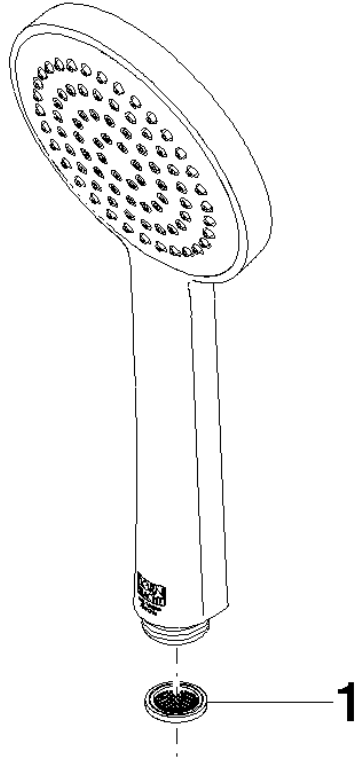

Hand shower FlowReduce - Brushed Bronze

28 015 979

- COMPACT RAIN, max. flow rate 6.8 l/min (at 3 bar)
- with anti-scale system
- spray head Ø 100mm
- 1/2" connection
- This product can help a building meet the requirements of Green Building Rating Systems, e.g. LEED®, BREEAM®, DGNB

Hand shower FlowReduce - Brushed Bronze

IMO

28 015 979

28 015 979

mm [inches]

Flow rate chart

Codes & Standards

DIN 4109

ISO 3822

Ü-Zeichen

Hand shower FlowReduce - Brushed Bronze

IMO

28 015 979

Certificates

LGA_29

28 015 979

Product version from 4/1/2024

Parts for other
finishes can be found
here: [Chrome](#)

Hand shower FlowReduce - Brushed Bronze

IMO

28 015 979

Spare parts list

Product version from 4/1/2024

No.	Item Number	Name	Quantity used	Delivery time
	09 23 01 039 90	sieve	1	2