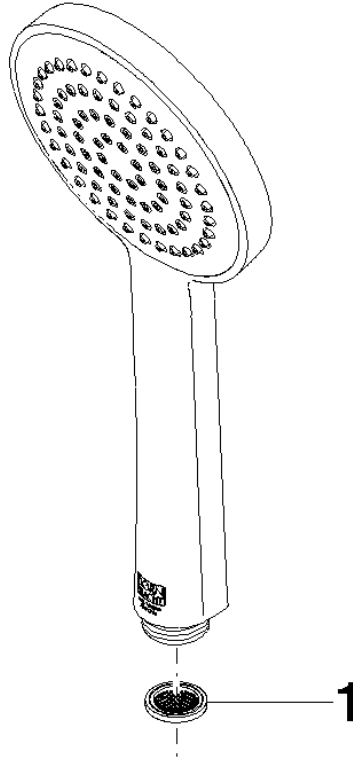

**Hand shower FlowReduce - Brushed Champagne (22kt Gold)**

IMO

28 015 979

- COMPACT RAIN, max. flow rate 6.8 l/min (at 3 bar)
- with anti-scale system
- spray head Ø 100mm
- 1/2" connection
- This product can help a building meet the requirements of Green Building Rating Systems, e.g. LEED®, BREEAM®, DGNB

## Hand shower FlowReduce - Brushed Champagne (22kt Gold)

---

IMO

28 015 979

28 015 979

mm [inches]

Flow rate chart

Codes & Standards

## Certificates

---

DVGW\_DW-  
6517DN0

LGA\_29

28 015 979

**Product version from 4/1/2024**

Parts for other  
finishes can be found  
here: [Chrome](#)

# Hand shower FlowReduce - Brushed Champagne (22kt Gold)

IMO

28 015 979