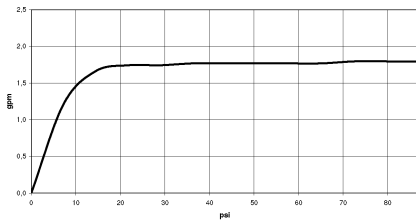

**Hand shower FlowReduce - Brushed Champagne (22kt Gold)**

IMO

28 015 979

- COMPACT RAIN, max. flow rate 6.8 l/min (at 3 bar)
- with anti-scale system
- spray head Ø 100mm
- 1/2" connection
- This product can help a building meet the requirements of Green Building Rating Systems, e.g. LEED®, BREEAM®, DGNB

## Hand shower FlowReduce - Brushed Champagne (22kt Gold)

---

IMO

28 015 979

28 015 979

mm [inches]

Flow rate chart

Codes & Standards