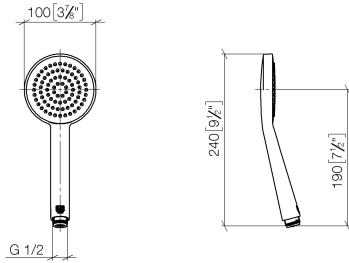

**Hand shower FlowReduce - Brushed Champagne (22kt Gold)**

IMO

28 015 979

- COMPACT RAIN, max. flow rate 6.8 l/min (at 3 bar)
- with anti-scale system
- spray head Ø 100mm
- 1/2" connection
- This product can help a building meet the requirements of Green Building Rating Systems, e.g. LEED®, BREEAM®, DGNB

## Hand shower FlowReduce - Brushed Champagne (22kt Gold)

---

IMO

28 015 979

28 015 979

mm [inches]

Flow rate chart

Codes & Standards