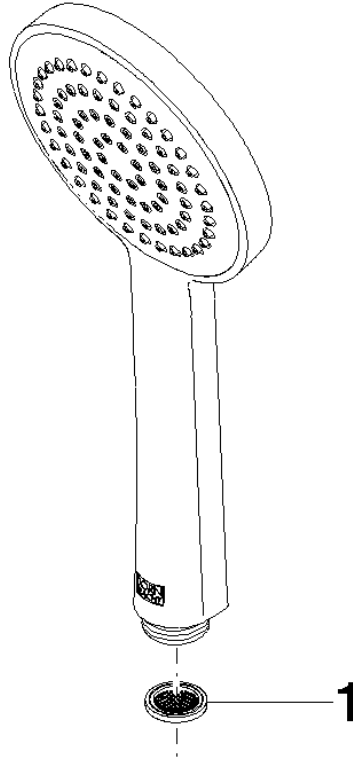

Hand shower - Brushed Dark Platinum

IMO

28 015 979

- COMPACT RAIN, max. flow rate 15 l/min (at 3 bar)
- with anti-scale system
- spray head Ø 100mm
- 1/2" connection
- WRAS 2009011

Intrinsic protection against back flow.

Hand shower - Brushed Dark Platinum

IMO

28 015 979

28 015 979

mm [inches]

Flow rate chart

Codes & Standards

DIN 4109

Certificates

WRAS_2009

DVGW_DW-
6517DN0

LGA_29

28 015 979

Product version from 4/1/2024

Parts for other
finishes can be found
here: [Chrome](#)

Hand shower - Brushed Dark Platinum

IMO

28 015 979

Spare parts list

Product version from 4/1/2024

No.	Item Number	Name	Quantity used	Delivery time
	09 23 01 039 90	sieve	1	2