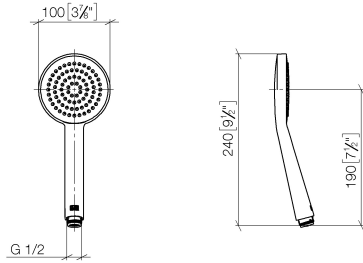

Hand shower - Brushed Dark Platinum

IMO

28 015 979

- COMPACT RAIN, max. flow rate 15 l/min (at 3 bar)
- with anti-scale system
- spray head Ø 100mm
- 1/2" connection
- WRAS 2009011

Intrinsic protection against back flow.

Fits: IMO, LULU, MADISON, MEM, TARA,
CL.1, LISSÉ, VAIA, META, CYO

	Brushed Dark Platinum	28 015 979-99
	Chrome	28 015 979-00
	Chrome	28 015 979-00 0010
	Brushed Platinum	28 015 979-06
	Brushed Platinum	28 015 979-06 0010
	Platinum	28 015 979-08
	Platinum	28 015 979-08 0010
	Dark Chrome	28 015 979-19
	Dark Chrome	28 015 979-19 0010
	Light Gold	28 015 979-26
	Light Gold	28 015 979-26 0010
	Brushed Light Gold	28 015 979-27 0010
	Brushed Light Gold	28 015 979-27
	Brushed Durabronze (23kt Gold)	28 015 979-28
	Brushed Durabronze (23kt Gold)	28 015 979-28 0010
	Matte Black	28 015 979-33
	Matte Black	28 015 979-33 0010
	Brushed Bronze	28 015 979-42
	Brushed Bronze	28 015 979-42 0010
	Brushed Champagne (22kt Gold)	28 015 979-46
	Brushed Champagne (22kt Gold)	28 015 979-46 0010
	Champagne (22kt Gold)	28 015 979-47
	Champagne (22kt Gold)	28 015 979-47 0010
	Brushed Chrome	28 015 979-93
	Brushed Chrome	28 015 979-93 0010
	Brushed Dark Platinum	28 015 979-99 0010

Hand shower - Brushed Dark Platinum

IMO

28 015 979

28 015 979

mm [inches]

Flow rate chart

Codes & Standards

DIN 4109