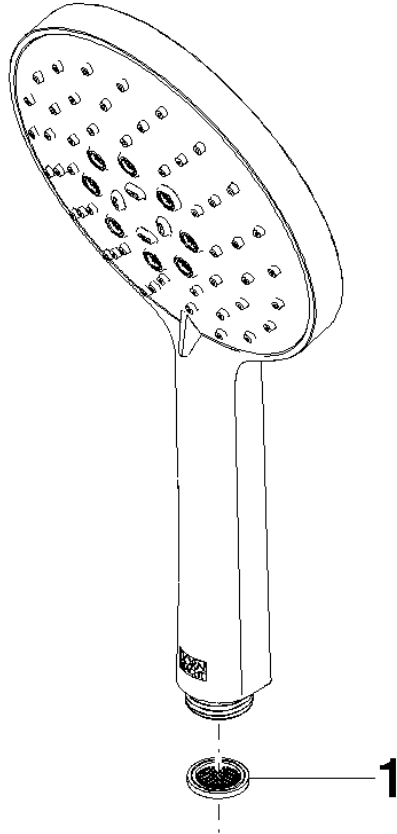

Hand shower - Brushed Platinum

IMO

28 016 979

- Three or five settings: COMPACT RAIN, COMPACT SOFT FLOW, COMPACT AQUAPRESSURE FLOW, max. flow rate 15 l/min (at 3 bar)
- with anti-scale system
- spray head Ø 130 mm
- 1/2" connection
- WRAS 2009011

Hand shower - Brushed Platinum

IMO

28 016 979

28 016 979

mm [inches]

Flow rate chart

Codes & Standards

DIN 4109

Certificates

WRAS_2009

LGA_29

DVGW_DW-
6517DN0

28 016 979

Product version from 4/1/2024

Parts for other
finishes can be found
here: [Chrome](#)

Hand shower - Brushed Platinum