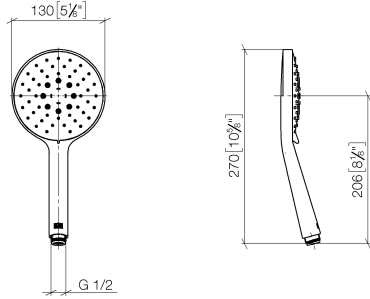

Hand shower - Brushed Platinum

IMO

28 016 979

- Three or five settings: COMPACT RAIN, COMPACT SOFT FLOW, COMPACT AQUAPRESSURE FLOW, max. flow rate 15 l/min (at 3 bar)
- with anti-scale system
- spray head Ø 130 mm
- 1/2" connection
- WRAS 2009011

Intrinsic protection against back flow.

Fits: IMO, LULU, MADISON, MEM, TARA, CL.1, LISSÉ, VAIA, META, CYO

	Brushed Platinum	28 016 979-06
	Chrome	28 016 979-00 0010
	Chrome	28 016 979-00
	Brushed Platinum	28 016 979-06 0010
	Platinum	28 016 979-08
	Platinum	28 016 979-08 0010
	Dark Chrome	28 016 979-19
	Dark Chrome	28 016 979-19 0010
	Light Gold	28 016 979-26
	Light Gold	28 016 979-26 0010
	Brushed Light Gold	28 016 979-27
	Brushed Light Gold	28 016 979-27 0010
	Brushed Durabrand (23kt Gold)	28 016 979-28
	Brushed Durabrand (23kt Gold)	28 016 979-28 0010
	Matte Black	28 016 979-33
	Matte Black	28 016 979-33 0010
	Brushed Bronze	28 016 979-42 0010
	Brushed Bronze	28 016 979-42
	Brushed Champagne (22kt Gold)	28 016 979-46 0010
	Brushed Champagne (22kt Gold)	28 016 979-46
	Champagne (22kt Gold)	28 016 979-47
	Champagne (22kt Gold)	28 016 979-47 0010
	Brushed Chrome	28 016 979-93
	Brushed Chrome	28 016 979-93 0010
	Brushed Dark Platinum	28 016 979-99
	Brushed Dark Platinum	28 016 979-99 0010

Hand shower - Brushed Platinum

IMO

28 016 979

28 016 979

mm [inches]

Flow rate chart

Codes & Standards

DIN 4109