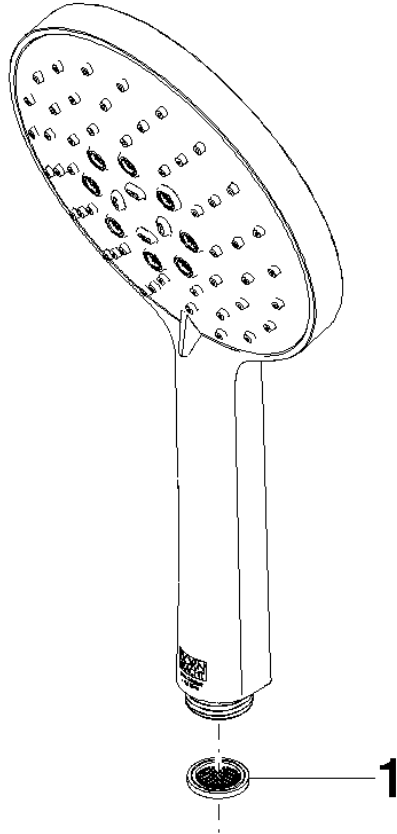

## Hand shower FlowReduce - Brushed Platinum

IMO

28 016 979

- Three or five settings: COMPACT RAIN, COMPACT SOFT FLOW, COMPACT AQUAPRESSURE FLOW, max. flow rate 6.8 l/min (at 3 bar)
- with anti-scale system
- spray head Ø 130 mm
- 1/2" connection
- This product can help a building meet the requirements of Green Building Rating Systems, e.g. LEED®, BREEAM®, DGNB

## Hand shower FlowReduce - Brushed Platinum

---

IMO

28 016 979

# Hand shower FlowReduce - Brushed Platinum

IMO

28 016 979