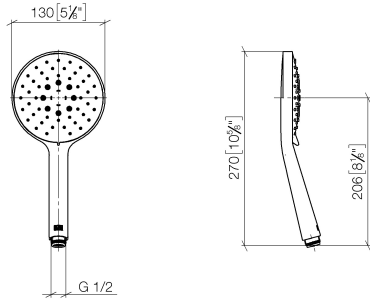

Hand shower - Dark Chrome

IMO

28 016 979

- Three or five settings: COMPACT RAIN, COMPACT SOFT FLOW, COMPACT AQUAPRESSURE FLOW, max. flow rate 15 l/min (at 3 bar)
- with anti-scale system
- spray head Ø 130 mm
- 1/2" connection
- WRAS 2009011

Intrinsic protection against back flow.

Fits: IMO, LULU, MADISON, MEM, TARA, CL.1, LISSÉ, VAIA, META, CYO

	Dark Chrome	28 016 979-19
	Chrome	28 016 979-00 0010
	Chrome	28 016 979-00
	Brushed Platinum	28 016 979-06 0010
	Brushed Platinum	28 016 979-06
	Platinum	28 016 979-08
	Platinum	28 016 979-08 0010
	Dark Chrome	28 016 979-19 0010
	Light Gold	28 016 979-26
	Light Gold	28 016 979-26 0010
	Brushed Light Gold	28 016 979-27
	Brushed Light Gold	28 016 979-27 0010
	Brushed Durabress (23kt Gold)	28 016 979-28
	Brushed Durabress (23kt Gold)	28 016 979-28 0010
	Matte Black	28 016 979-33
	Matte Black	28 016 979-33 0010
	Brushed Bronze	28 016 979-42 0010
	Brushed Bronze	28 016 979-42
	Brushed Champagne (22kt Gold)	28 016 979-46 0010
	Brushed Champagne (22kt Gold)	28 016 979-46
	Champagne (22kt Gold)	28 016 979-47
	Champagne (22kt Gold)	28 016 979-47 0010
	Brushed Chrome	28 016 979-93
	Brushed Chrome	28 016 979-93 0010
	Brushed Dark Platinum	28 016 979-99
	Brushed Dark Platinum	28 016 979-99 0010

Hand shower - Dark Chrome

IMO

28 016 979

28 016 979

mm [inches]

Flow rate chart

Codes & Standards

DIN 4109