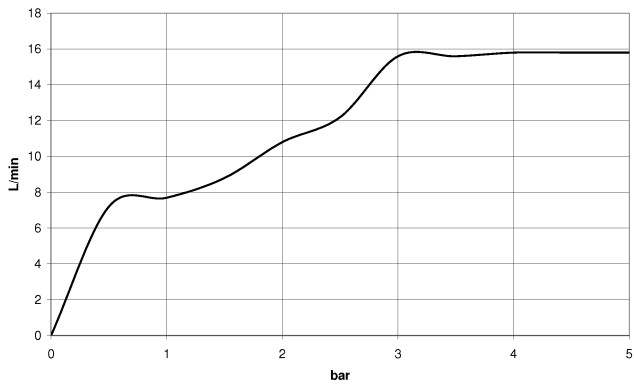

Hand shower - Dark Chrome

IMO

28 016 979

- Three or five settings: COMPACT RAIN, COMPACT SOFT FLOW, COMPACT AQUAPRESSURE FLOW, max. flow rate 15 l/min (at 3 bar)
- with anti-scale system
- spray head Ø 130 mm
- 1/2" connection
- WRAS 2009011

Hand shower - Dark Chrome

IMO

28 016 979

28 016 979

mm [inches]

Flow rate chart

Codes & Standards

DIN 4109