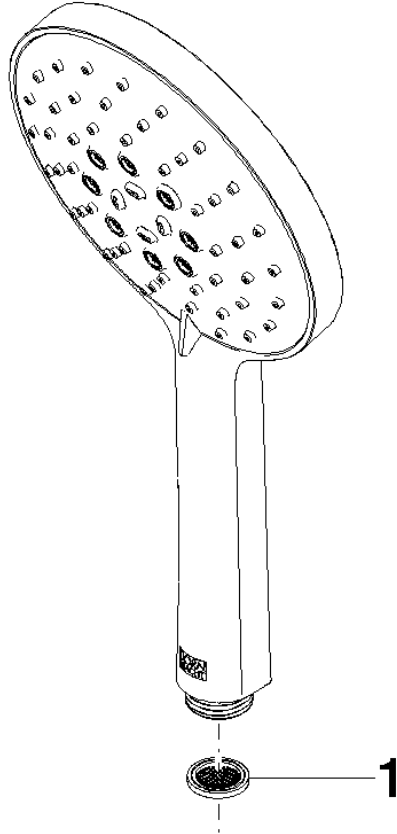

Hand shower - Dark Chrome

IMO

28 016 979

- Three or five settings: COMPACT RAIN, COMPACT SOFT FLOW, COMPACT AQUAPRESSURE FLOW, max. flow rate 15 l/min (at 3 bar)
- with anti-scale system
- spray head Ø 130 mm
- 1/2" connection
- WRAS 2009011

Hand shower - Dark Chrome

IMO

28 016 979

28 016 979

mm [inches]

Flow rate chart

Codes & Standards

DIN 4109

EN 1112

ISO 3822

Ü-Zeichen

Hand shower - Dark Chrome

IMO

28 016 979

Certificates

LGA_29

DVGW_DW-
6517DN0

28 016 979

Parts for other
finishes can be found
here: [Chrome](#)

Hand shower - Dark Chrome

IMO

28 016 979

Spare parts list