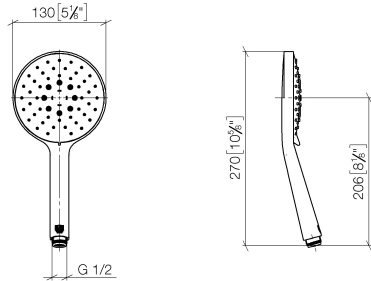

## Hand shower FlowReduce - Light Gold

28 016 979 Product version from 4/1/2024

- Three or five settings: COMPACT RAIN, COMPACT SOFT FLOW, COMPACT AQUAPRESSURE FLOW, max. flow rate 6.8 l/min (at 3 bar)
- with anti-scale system
- spray head Ø 130 mm
- 1/2" connection
- This product can help a building meet the requirements of Green Building Rating Systems, e.g. LEED®, BREEAM®, DGNB

## Hand shower FlowReduce - Light Gold

---

28 016 979 Product version from 4/1/2024

## Hand shower FlowReduce - Light Gold

28 016 979 Product version from 4/1/2024

mm [inches]