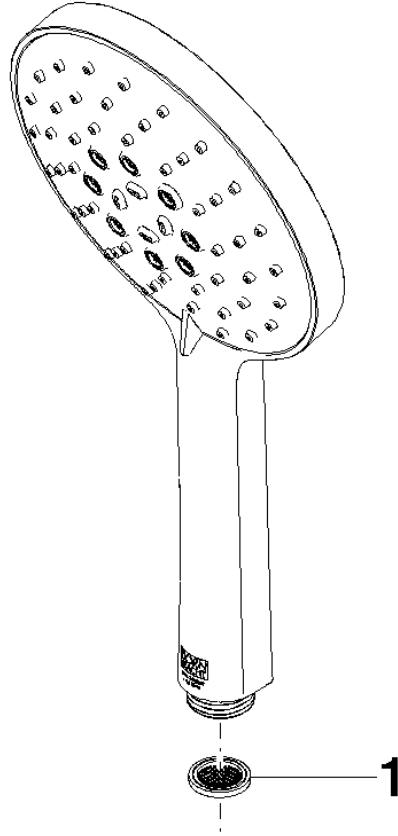

Hand shower FlowReduce - Light Gold

28 016 979 Product version from 4/1/2024

Parts for other finishes can be found here: [Chrome](#)

Spare parts list

No.	Item Number	Name	Quantity used	Delivery time
1	09 23 01 039 90	sieve	1	2