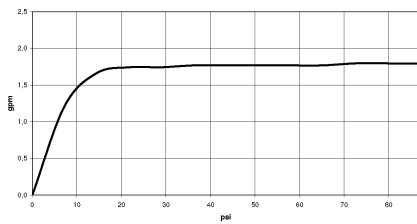

## Hand shower FlowReduce - Light Gold

28 016 979 Product version from 4/1/2024

- Three or five settings: COMPACT RAIN, COMPACT SOFT FLOW, COMPACT AQUAPRESSURE FLOW, max. flow rate 6.8 l/min (at 3 bar)
- with anti-scale system
- spray head Ø 130 mm
- 1/2" connection
- This product can help a building meet the requirements of Green Building Rating Systems, e.g. LEED®, BREEAM®, DGNB

## Hand shower FlowReduce - Light Gold

---

28 016 979 Product version from 4/1/2024

## Hand shower FlowReduce - Light Gold

28 016 979 Product version from 4/1/2024

mm [inches]

### Flow rate chart