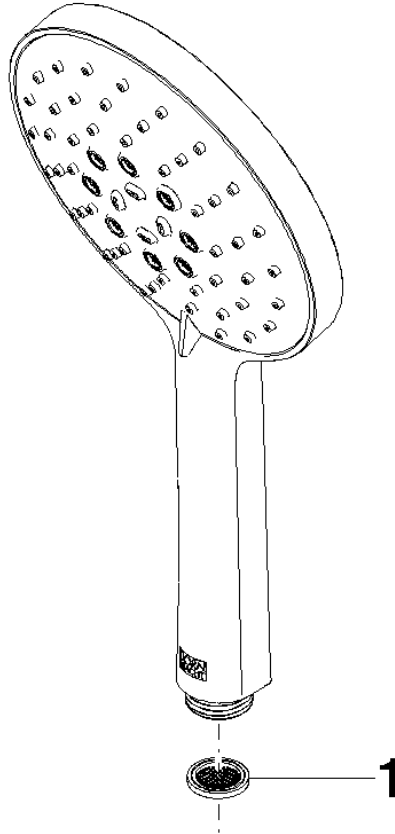

## Hand shower - Brushed Light Gold

IMO

28 016 979

- Three or five settings: COMPACT RAIN, COMPACT SOFT FLOW, COMPACT AQUAPRESSURE FLOW, max. flow rate 15 l/min (at 3 bar)
- with anti-scale system
- spray head Ø 130 mm
- 1/2" connection
- WRAS 2009011

## Hand shower - Brushed Light Gold

---

IMO

28 016 979

28 016 979

mm [inches]

Flow rate chart

Codes & Standards

### Certificates

---

LGA\_29

28 016 979

**Product version from 4/1/2024**

Parts for other  
finishes can be found  
here: [Chrome](#)

## Spare parts list