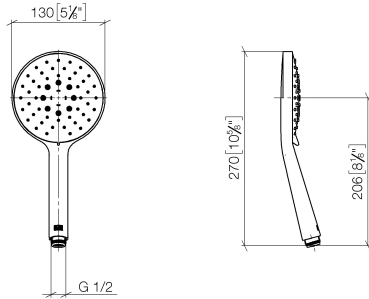

## Hand shower - Brushed Light Gold

IMO

28 016 979

- Three or five settings: COMPACT RAIN, COMPACT SOFT FLOW, COMPACT AQUAPRESSURE FLOW, max. flow rate 15 l/min (at 3 bar)
- with anti-scale system
- spray head Ø 130 mm
- 1/2" connection
- WRAS 2009011

Intrinsic protection against back flow.

Fits: IMO, LULU, MADISON, MEM, TARA, CL.1, LISSÉ, VAIA, META, CYO

	Brushed Light Gold	28 016 979-27
	Chrome	28 016 979-00 0010
	Chrome	28 016 979-00
	Brushed Platinum	28 016 979-06 0010
	Brushed Platinum	28 016 979-06
	Platinum	28 016 979-08
	Platinum	28 016 979-08 0010
	Dark Chrome	28 016 979-19
	Dark Chrome	28 016 979-19 0010
	Light Gold	28 016 979-26
	Light Gold	28 016 979-26 0010
	Brushed Light Gold	28 016 979-27 0010
	Brushed Durabronze (23kt Gold)	28 016 979-28
	Brushed Durabronze (23kt Gold)	28 016 979-28 0010
	Matte Black	28 016 979-33
	Matte Black	28 016 979-33 0010
	Brushed Bronze	28 016 979-42 0010
	Brushed Bronze	28 016 979-42
	Brushed Champagne (22kt Gold)	28 016 979-46 0010
	Brushed Champagne (22kt Gold)	28 016 979-46
	Champagne (22kt Gold)	28 016 979-47
	Champagne (22kt Gold)	28 016 979-47 0010
	Brushed Chrome	28 016 979-93
	Brushed Chrome	28 016 979-93 0010
	Brushed Dark Platinum	28 016 979-99
	Brushed Dark Platinum	28 016 979-99 0010

## Hand shower - Brushed Light Gold

---

IMO

28 016 979

28 016 979

mm [inches]

Flow rate chart

Codes & Standards