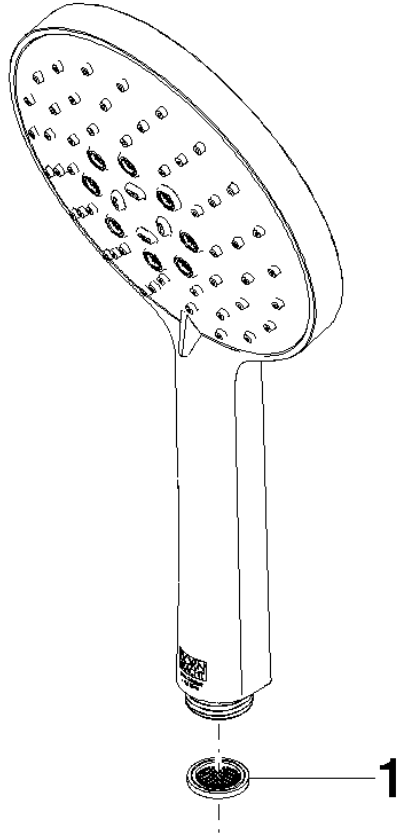

Hand shower FlowReduce - Brushed Light Gold

IMO

28 016 979

- Three or five settings: COMPACT RAIN, COMPACT SOFT FLOW, COMPACT AQUAPRESSURE FLOW, max. flow rate 6.8 l/min (at 3 bar)
- with anti-scale system
- spray head Ø 130 mm
- 1/2" connection
- This product can help a building meet the requirements of Green Building Rating Systems, e.g. LEED®, BREEAM®, DGNB

Hand shower FlowReduce - Brushed Light Gold

IMO

28 016 979

28 016 979

mm [inches]

Flow rate chart

Codes & Standards

DIN 4109

ISO 3822

Ü-Zeichen

Hand shower FlowReduce - Brushed Light Gold

IMO

28 016 979

Certificates

LGA_29

28 016 979

Product version from 4/1/2024

Parts for other
finishes can be found
here: [Chrome](#)

Hand shower FlowReduce - Brushed Light Gold

IMO

28 016 979

Spare parts list

Product version from 4/1/2024

No.	Item Number	Name	Quantity used	Delivery time
	09 23 01 039 90	sieve	1	2