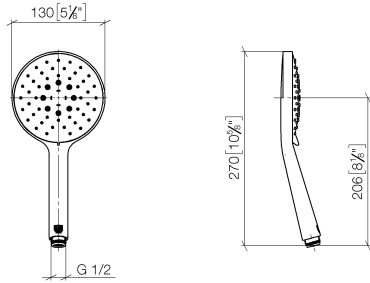

Hand shower FlowReduce - Brushed Light Gold

IMO

28 016 979

- Three or five settings: COMPACT RAIN, COMPACT SOFT FLOW, COMPACT AQUAPRESSURE FLOW, max. flow rate 6.8 l/min (at 3 bar)
- with anti-scale system
- spray head Ø 130 mm
- 1/2" connection
- This product can help a building meet the requirements of Green Building Rating Systems, e.g. LEED®, BREEAM®, DGNB

Intrinsic protection against back flow.

Fits: IMO, LULU, MADISON, MEM, TARA, CL.1, LISSÉ, VAIA, META, CYO

	Brushed Light Gold	28 016 979-27 0010
	Chrome	28 016 979-00 0010
	Chrome	28 016 979-00
	Brushed Platinum	28 016 979-06 0010
	Brushed Platinum	28 016 979-06
	Platinum	28 016 979-08
	Platinum	28 016 979-08 0010
	Dark Chrome	28 016 979-19
	Dark Chrome	28 016 979-19 0010
	Light Gold	28 016 979-26
	Light Gold	28 016 979-26 0010
	Brushed Light Gold	28 016 979-27
	Brushed Durabronze (23kt Gold)	28 016 979-28
	Brushed Durabronze (23kt Gold)	28 016 979-28 0010
	Matte Black	28 016 979-33
	Matte Black	28 016 979-33 0010
	Brushed Bronze	28 016 979-42 0010
	Brushed Bronze	28 016 979-42
	Brushed Champagne (22kt Gold)	28 016 979-46 0010
	Brushed Champagne (22kt Gold)	28 016 979-46
	Champagne (22kt Gold)	28 016 979-47
	Champagne (22kt Gold)	28 016 979-47 0010
	Brushed Chrome	28 016 979-93
	Brushed Chrome	28 016 979-93 0010
	Brushed Dark Platinum	28 016 979-99
	Brushed Dark Platinum	28 016 979-99 0010

Hand shower FlowReduce - Brushed Light Gold

IMO

28 016 979

28 016 979

mm [inches]

Flow rate chart

Codes & Standards

DIN 4109