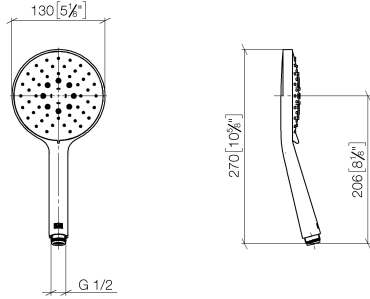

Hand shower - Brushed Durabronz (23kt Gold)

IMO

28 016 979

- Three or five settings: COMPACT RAIN, COMPACT SOFT FLOW, COMPACT AQUAPRESSURE FLOW, max. flow rate 15 l/min (at 3 bar)
- with anti-scale system
- spray head Ø 130 mm
- 1/2" connection
- WRAS 2009011

Intrinsic protection against back flow.

Fits: IMO, LULU, MADISON, MEM, TARA, CL.1, LISSÉ, VAIA, META, CYO

	Brushed Durabronz (23kt Gold)	28 016 979-28
	Chrome	28 016 979-00 0010
	Chrome	28 016 979-00
	Brushed Platinum	28 016 979-06 0010
	Brushed Platinum	28 016 979-06
	Platinum	28 016 979-08
	Platinum	28 016 979-08 0010
	Dark Chrome	28 016 979-19
	Dark Chrome	28 016 979-19 0010
	Light Gold	28 016 979-26
	Light Gold	28 016 979-26 0010
	Brushed Light Gold	28 016 979-27
	Brushed Light Gold	28 016 979-27 0010
	Brushed Durabronz (23kt Gold)	28 016 979-28 0010
	Matte Black	28 016 979-33
	Matte Black	28 016 979-33 0010
	Brushed Bronze	28 016 979-42 0010
	Brushed Bronze	28 016 979-42
	Brushed Champagne (22kt Gold)	28 016 979-46 0010
	Brushed Champagne (22kt Gold)	28 016 979-46
	Champagne (22kt Gold)	28 016 979-47
	Champagne (22kt Gold)	28 016 979-47 0010
	Brushed Chrome	28 016 979-93
	Brushed Chrome	28 016 979-93 0010
	Brushed Dark Platinum	28 016 979-99
	Brushed Dark Platinum	28 016 979-99 0010

Hand shower - Brushed Durabronz (23kt Gold)

IMO

28 016 979

28 016 979

mm [inches]

Flow rate chart

Codes & Standards

DIN 4109