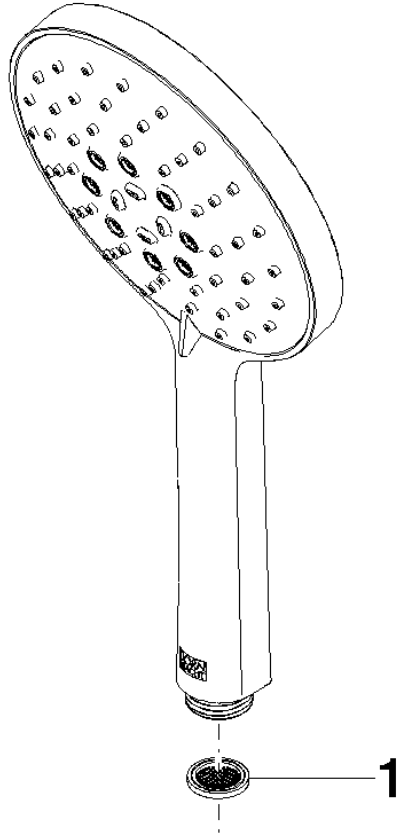

Hand shower - Brushed Durabronz (23kt Gold)

IMO

28 016 979

- Three or five settings: COMPACT RAIN, COMPACT SOFT FLOW, COMPACT AQUAPRESSURE FLOW, max. flow rate 15 l/min (at 3 bar)
- with anti-scale system
- spray head Ø 130 mm
- 1/2" connection
- WRAS 2009011

Hand shower - Brushed Durabronz (23kt Gold)

IMO

28 016 979

28 016 979

mm [inches]

Flow rate chart

Codes & Standards

DIN 4109

EN 1112

ISO 3822

Scottish Water
Byelaws

UK Water Supply
Regulations

Ü-Zeichen

Hand shower - Brushed Durabross (23kt Gold)

IMO

28 016 979

Certificates

WRAS_2009

LGA_29

DVGW_DW-
6517DN0

28 016 979

Product version from 4/1/2024

Parts for other
finishes can be found
here: [Chrome](#)

Hand shower - Brushed Durabrass (23kt Gold)