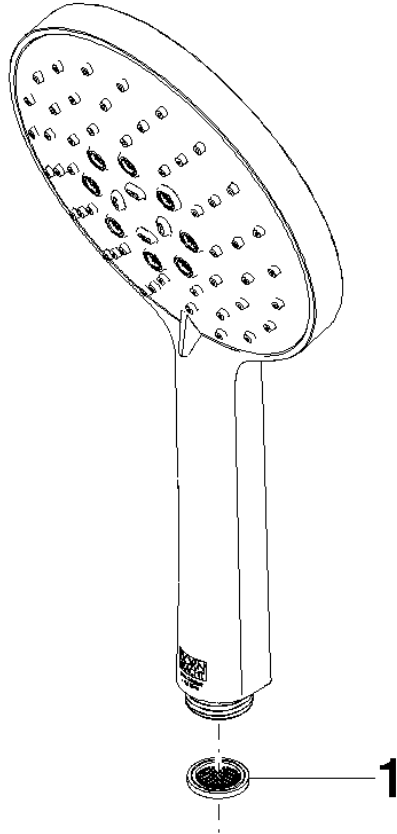

Hand shower FlowReduce - Brushed Durabronz (23kt Gold)

IMO

28 016 979

- Three or five settings: COMPACT RAIN, COMPACT SOFT FLOW, COMPACT AQUAPRESSURE FLOW, max. flow rate 6.8 l/min (at 3 bar)
- with anti-scale system
- spray head Ø 130 mm
- 1/2" connection
- This product can help a building meet the requirements of Green Building Rating Systems, e.g. LEED®, BREEAM®, DGNB

Hand shower FlowReduce - Brushed Durabronz (23kt Gold)

IMO

28 016 979

28 016 979

mm [inches]

Flow rate chart

Codes & Standards

DIN 4109

EN 1112

ISO 3822

Ü-Zeichen

Hand shower FlowReduce - Brushed Durabronz (23kt Gold)

IMO

28 016 979

Certificates

LGA_29

DVGW_DW-
6517DN0

28 016 979

Product version from 4/1/2024

Parts for other
finishes can be found
here: [Chrome](#)

Hand shower FlowReduce - Brushed Durabrass (23kt Gold)

IMO

28 016 979

Spare parts list