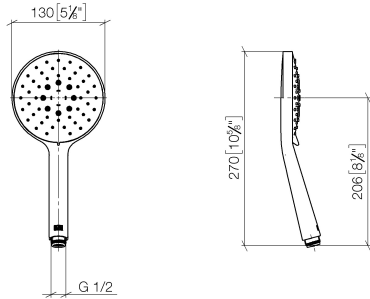

Hand shower - Matte Black

IMO

28 016 979

- Three or five settings: COMPACT RAIN, COMPACT SOFT FLOW, COMPACT AQUAPRESSURE FLOW, max. flow rate 15 l/min (at 3 bar)
- with anti-scale system
- spray head Ø 130 mm
- 1/2" connection
- WRAS 2009011

Intrinsic protection against back flow.

Fits: IMO, LULU, MADISON, MEM, TARA, CL.1, LISSÉ, VAIA, META, CYO

	Matte Black	28 016 979-33
	Chrome	28 016 979-00 0010
	Chrome	28 016 979-00
	Brushed Platinum	28 016 979-06 0010
	Brushed Platinum	28 016 979-06
	Platinum	28 016 979-08
	Platinum	28 016 979-08 0010
	Dark Chrome	28 016 979-19
	Dark Chrome	28 016 979-19 0010
	Light Gold	28 016 979-26
	Light Gold	28 016 979-26 0010
	Brushed Light Gold	28 016 979-27
	Brushed Light Gold	28 016 979-27 0010
	Brushed Durabronze (23kt Gold)	28 016 979-28
	Brushed Durabronze (23kt Gold)	28 016 979-28 0010
	Matte Black	28 016 979-33 0010
	Brushed Bronze	28 016 979-42 0010
	Brushed Bronze	28 016 979-42
	Brushed Champagne (22kt Gold)	28 016 979-46 0010
	Brushed Champagne (22kt Gold)	28 016 979-46
	Champagne (22kt Gold)	28 016 979-47
	Champagne (22kt Gold)	28 016 979-47 0010
	Brushed Chrome	28 016 979-93
	Brushed Chrome	28 016 979-93 0010
	Brushed Dark Platinum	28 016 979-99
	Brushed Dark Platinum	28 016 979-99 0010

Hand shower - Matte Black

IMO

28 016 979

28 016 979

mm [inches]

Flow rate chart

Codes & Standards

DIN 4109