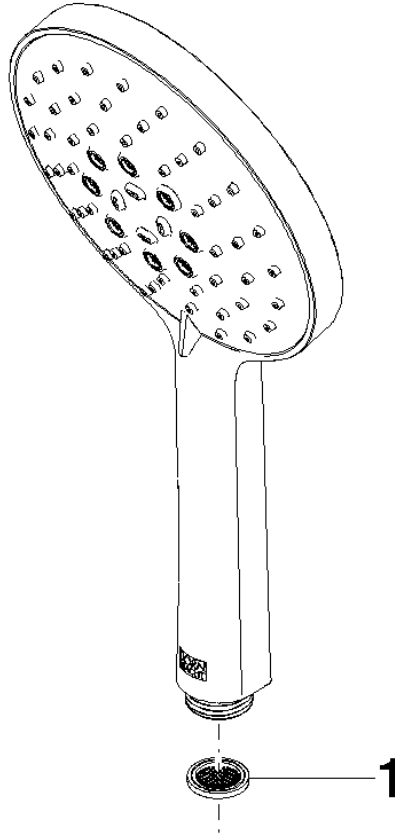

28 016 979

Product version from 4/1/2024

Parts for other
finishes can be found
here: [Chrome](#)