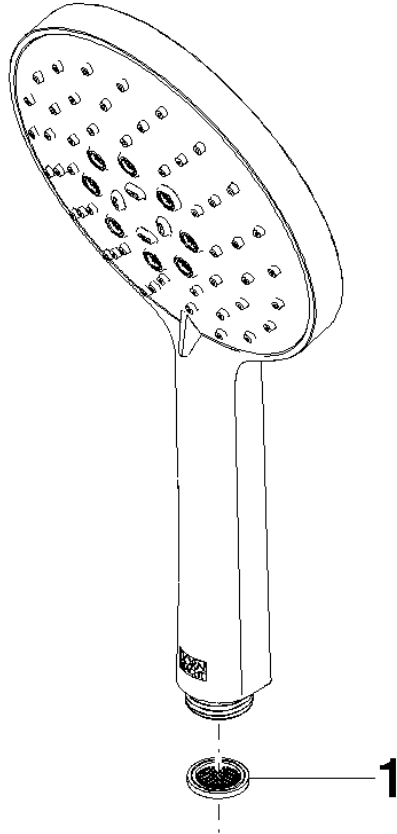

**Hand shower - Brushed Bronze**

IMO

28 016 979

- Three or five settings: COMPACT RAIN, COMPACT SOFT FLOW, COMPACT AQUAPRESSURE FLOW, max. flow rate 15 l/min (at 3 bar)
- with anti-scale system
- spray head Ø 130 mm
- 1/2" connection
- WRAS 2009011

### Certificates

---

LGA\_29

28 016 979

**Product version from 4/1/2024**

Parts for other  
finishes can be found  
here: [Chrome](#)