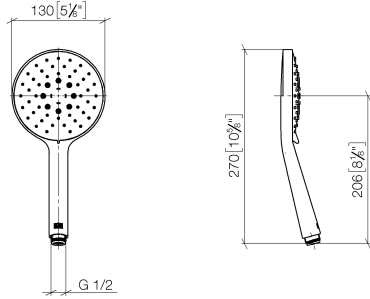

**Hand shower - Brushed Bronze**

IMO

28 016 979

- Three or five settings: COMPACT RAIN, COMPACT SOFT FLOW, COMPACT AQUAPRESSURE FLOW, max. flow rate 15 l/min (at 3 bar)
- with anti-scale system
- spray head Ø 130 mm
- 1/2" connection
- WRAS 2009011

Intrinsic protection against back flow.

Fits: IMO, LULU, MADISON, MEM, TARA, CL.1, LISSÉ, VAIA, META, CYO

	Brushed Bronze	28 016 979-42
	Chrome	28 016 979-00 0010
	Chrome	28 016 979-00
	Brushed Platinum	28 016 979-06 0010
	Brushed Platinum	28 016 979-06
	Platinum	28 016 979-08
	Platinum	28 016 979-08 0010
	Dark Chrome	28 016 979-19
	Dark Chrome	28 016 979-19 0010
	Light Gold	28 016 979-26
	Light Gold	28 016 979-26 0010
	Brushed Light Gold	28 016 979-27
	Brushed Light Gold	28 016 979-27 0010
	Brushed Durabrass (23kt Gold)	28 016 979-28
	Brushed Durabrass (23kt Gold)	28 016 979-28 0010
	Matte Black	28 016 979-33
	Matte Black	28 016 979-33 0010
	Brushed Bronze	28 016 979-42 0010
	Brushed Champagne (22kt Gold)	28 016 979-46 0010
	Brushed Champagne (22kt Gold)	28 016 979-46
	Champagne (22kt Gold)	28 016 979-47
	Champagne (22kt Gold)	28 016 979-47 0010
	Brushed Chrome	28 016 979-93
	Brushed Chrome	28 016 979-93 0010
	Brushed Dark Platinum	28 016 979-99
	Brushed Dark Platinum	28 016 979-99 0010

## Hand shower - Brushed Bronze

---

IMO

28 016 979

28 016 979

mm [inches]

Flow rate chart

Codes & Standards