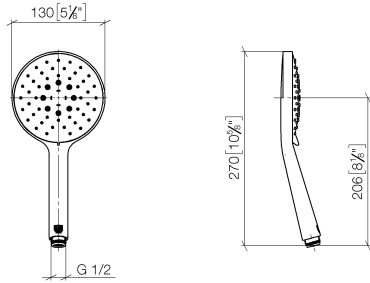

Hand shower FlowReduce - Brushed Bronze

IMO

28 016 979

- Three or five settings: COMPACT RAIN, COMPACT SOFT FLOW, COMPACT AQUAPRESSURE FLOW, max. flow rate 6.8 l/min (at 3 bar)
- with anti-scale system
- spray head Ø 130 mm
- 1/2" connection
- This product can help a building meet the requirements of Green Building Rating Systems, e.g. LEED®, BREEAM®, DGNB

Intrinsic protection against back flow.

Fits: IMO, LULU, MADISON, MEM, TARA, CL.1, LISSÉ, VAIA, META, CYO

	Brushed Bronze	28 016 979-42 0010
	Chrome	28 016 979-00 0010
	Chrome	28 016 979-00
	Brushed Platinum	28 016 979-06 0010
	Brushed Platinum	28 016 979-06
	Platinum	28 016 979-08
	Platinum	28 016 979-08 0010
	Dark Chrome	28 016 979-19
	Dark Chrome	28 016 979-19 0010
	Light Gold	28 016 979-26
	Light Gold	28 016 979-26 0010
	Brushed Light Gold	28 016 979-27
	Brushed Light Gold	28 016 979-27 0010
	Brushed Durabrass (23kt Gold)	28 016 979-28
	Brushed Durabrass (23kt Gold)	28 016 979-28 0010
	Matte Black	28 016 979-33
	Matte Black	28 016 979-33 0010
	Brushed Bronze	28 016 979-42
	Brushed Champagne (22kt Gold)	28 016 979-46 0010
	Brushed Champagne (22kt Gold)	28 016 979-46
	Champagne (22kt Gold)	28 016 979-47
	Champagne (22kt Gold)	28 016 979-47 0010
	Brushed Chrome	28 016 979-93
	Brushed Chrome	28 016 979-93 0010
	Brushed Dark Platinum	28 016 979-99
	Brushed Dark Platinum	28 016 979-99 0010

Hand shower FlowReduce - Brushed Bronze

IMO

28 016 979

28 016 979

mm [inches]

Flow rate chart

Codes & Standards

DIN 4109