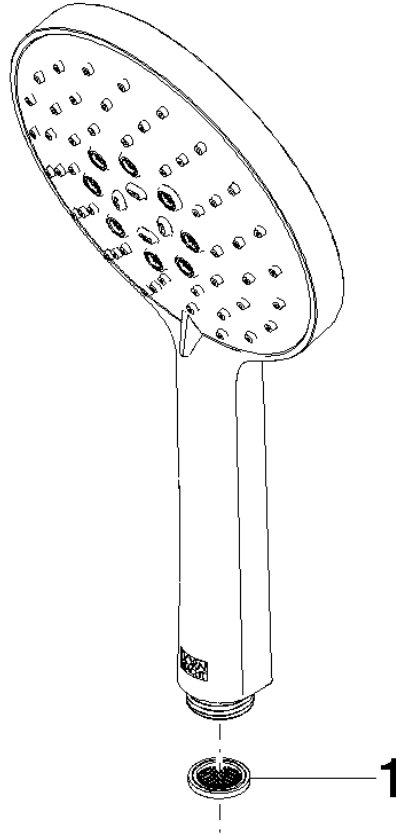

Hand shower - Champagne (22kt Gold)

IMO

28 016 979

- Three or five settings: COMPACT RAIN, COMPACT SOFT FLOW, COMPACT AQUAPRESSURE FLOW, max. flow rate 15 l/min (at 3 bar)
- with anti-scale system
- spray head Ø 130 mm
- 1/2" connection
- WRAS 2009011

Hand shower - Champagne (22kt Gold)

IMO

28 016 979

28 016 979

mm [inches]

Flow rate chart

Codes & Standards

DIN 4109

DVGW_DW-
6517DN0

28 016 979

Product version from 4/1/2024

Parts for other
finishes can be found
here: [Chrome](#)

Hand shower - Champagne (22kt Gold)

IMO

28 016 979

Spare parts list