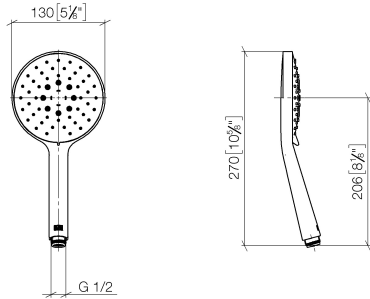

Hand shower - Champagne (22kt Gold)

IMO

28 016 979

- Three or five settings: COMPACT RAIN, COMPACT SOFT FLOW, COMPACT AQUAPRESSURE FLOW, max. flow rate 15 l/min (at 3 bar)
- with anti-scale system
- spray head Ø 130 mm
- 1/2" connection
- WRAS 2009011

Intrinsic protection against back flow.

Fits: IMO, LULU, MADISON, MEM, TARA, CL.1, LISSÉ, VAIA, META, CYO

	Champagne (22kt Gold)	28 016 979-47
	Chrome	28 016 979-00 0010
	Chrome	28 016 979-00
	Brushed Platinum	28 016 979-06 0010
	Brushed Platinum	28 016 979-06
	Platinum	28 016 979-08
	Platinum	28 016 979-08 0010
	Dark Chrome	28 016 979-19
	Dark Chrome	28 016 979-19 0010
	Light Gold	28 016 979-26
	Light Gold	28 016 979-26 0010
	Brushed Light Gold	28 016 979-27
	Brushed Light Gold	28 016 979-27 0010
	Brushed Durabronze (23kt Gold)	28 016 979-28
	Brushed Durabronze (23kt Gold)	28 016 979-28 0010
	Matte Black	28 016 979-33
	Matte Black	28 016 979-33 0010
	Brushed Bronze	28 016 979-42 0010
	Brushed Bronze	28 016 979-42
	Brushed Champagne (22kt Gold)	28 016 979-46 0010
	Brushed Champagne (22kt Gold)	28 016 979-46
	Champagne (22kt Gold)	28 016 979-47 0010
	Brushed Chrome	28 016 979-93
	Brushed Chrome	28 016 979-93 0010
	Brushed Dark Platinum	28 016 979-99
	Brushed Dark Platinum	28 016 979-99 0010

Hand shower - Champagne (22kt Gold)

IMO

28 016 979

28 016 979

mm [inches]

Flow rate chart

Codes & Standards

DIN 4109