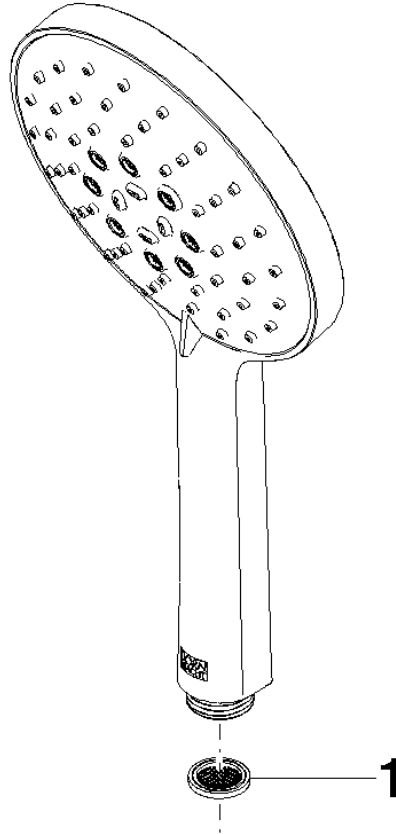

Hand shower - Brushed Chrome

IMO

28 016 979

- Three or five settings: COMPACT RAIN, COMPACT SOFT FLOW, COMPACT AQUAPRESSURE FLOW, max. flow rate 15 l/min (at 3 bar)
- with anti-scale system
- spray head Ø 130 mm
- 1/2" connection
- WRAS 2009011

Hand shower - Brushed Chrome

IMO

28 016 979

28 016 979

mm [inches]

Flow rate chart

Codes & Standards

DIN 4109

EN 1112

ISO 3822

Scottish Water
Byelaws

UK Water Supply
Regulations

Ü-Zeichen

Hand shower - Brushed Chrome

IMO

28 016 979

Certificates

WRAS_2009

LGA_29

DVGW_DW-
6517DN0

28 016 979

Product version from 4/1/2024

Parts for other
finishes can be found
here: [Chrome](#)

Hand shower - Brushed Chrome